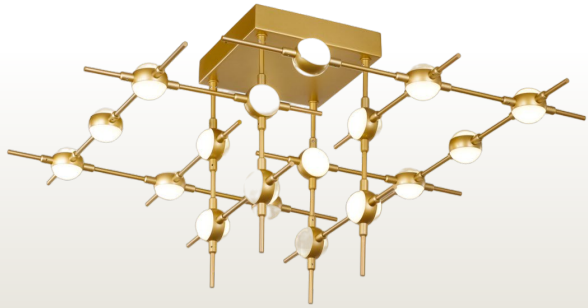

DX18001067-18A GLD/BLK
Ceiling lamp
L.75 W.68 H.35.5CM
LED/43.2W
2160LM 3000K Dimmable
Black + Gold