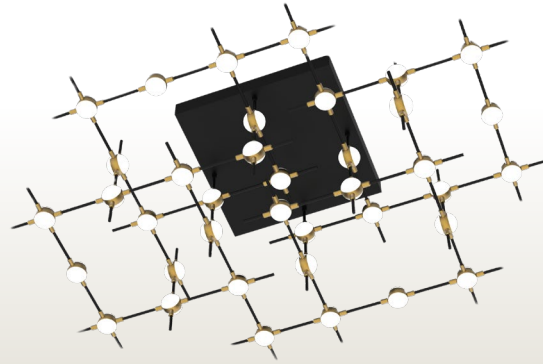

DX18001067-38A GLD/BLK
Pendant lamp
L.125 W.84.5 H.37.5CM
LED/91.2W
4100LM 3000K Dimmable
Black + Gold