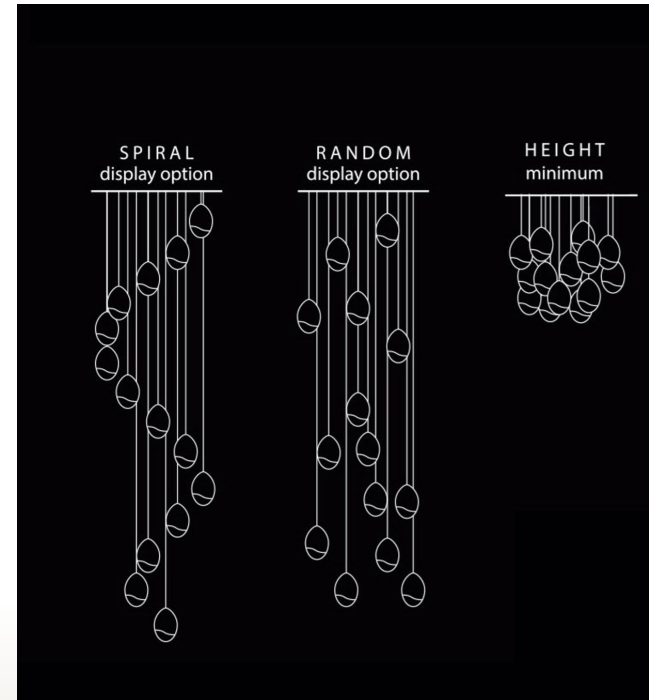

The adjustable pendant lights within the Qerah Collection offer three product options; Spiral arrangement of lights, random arrangement of lights, or held close to the ceiling plate where ceiling clearance height is a premium.

DB15003012-1A CHR
L.14.5 W.12.5 H.25CM
LED/4.8W
Chrome

DD15003012-1A CHR
D.12.5 H.120CM
LED/4.8W
Chrome

DD15003012-3A CHR
L.55 W.12.5 H.120CM
LED/14.4W
Chrome

DD15003012-3B CHR
LD.33 H.120CM
LED/14.4W
Chrome

DD15003012-5A CHR
LD.42 H.150CM
LED/24W
Chrome

DD15003012-5B CHR
L.96 W.12 H.150CM
LED/24W
Chrome

DD15003012-7A CHR
D.42 H.150CM
LED/33.6W
Chrome

DD15003012-14A CHR
D.51 H.300CM
LED/67.2W
Chrome