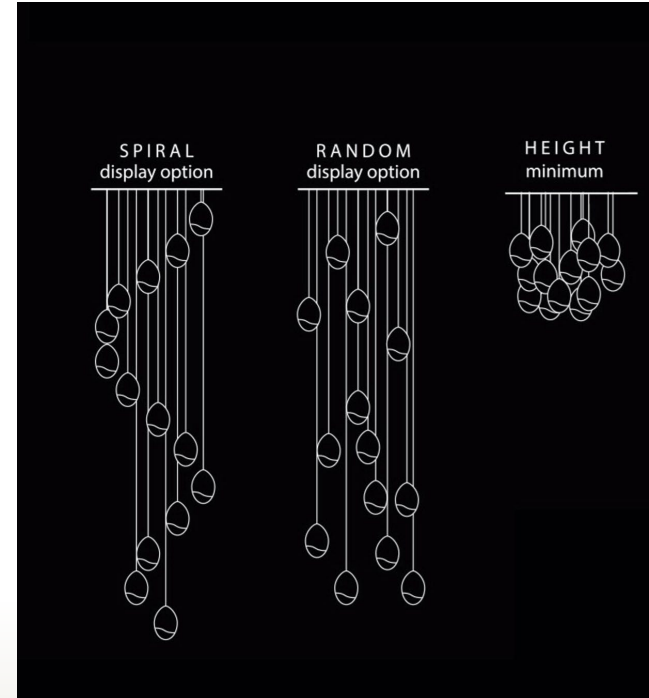

The adjustable pendant lights within the Cristallo Collection offer three product options; Spiral arrangement of lights, random arrangement of lights, or held close to the ceiling plate where ceiling clearance height is a premium.

DB17003007-1A
CPR/CHR/BRS
L.13 W.12 H.23 CM
LED/4.8W
Copper/Chrome/Brass

DD17003007-1A
CPR/CHR/BRS
D.12 H.120 CM
LED/4.8W
Copper/Chrome/Brass

DD17003007-1C
CPR/CHR/BRS
D.20 H.120 CM
LED/9.6W
Copper/Chrome /Brass