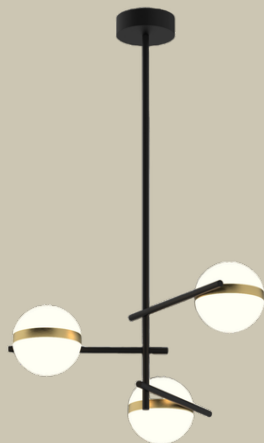

# DAZZLEMI

---

Light Collection By Genesis One Lighting

**KRONOS**

---

DD19001042-3A  
Pendant lamp  
D.65 H.86CM  
LED/28.8W  
Satin Gold + Matt Black

DD19001042-3B  
Pendant Lamp  
L.107 W.27 H.111CM  
LED/28.8W  
Satin Gold + Matt Black

DD19001042-5A  
Pendant lamp  
L107 W.49 H.86CM  
LED/8W  
Satin Gold + Matt Black

DX19001042-3A  
Ceiling lamp  
L.60 W.57 H.37CM  
LED/28.8W  
Satin Gold + Matt Black

DX19001042-6A  
Ceiling lamp  
L.89 W.89 H.39CM  
LED/57.6W  
Satin Gold + Matt Black

DX19001042-8A  
Ceiling lamp  
L.115 W.83 H.57CM  
LED/76.8W  
Satin Gold + Matt Black