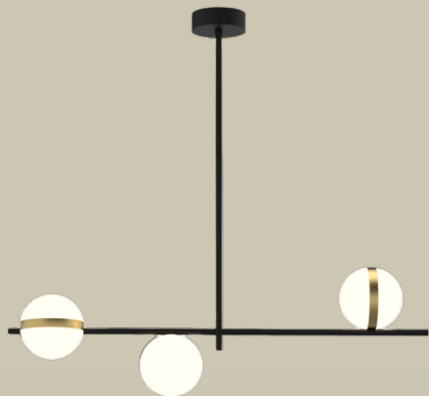

# DAZZLEMI

---

Light Collection By Genesis One Lighting

**KRONOS**

---

DD19001042-3A  
Pendant lamp  
D.65 H.86CM  
LED/28.8W  
Satin Gold + Matt Black

DD19001042-3B  
Pendant Lamp  
L.107 W.27 H.111CM  
LED/28.8W  
Satin Gold + Matt Black

DD19001042-5A  
Pendant lamp  
L107 W.49 H.86CM  
LED/8W  
Satin Gold + Matt Black

DX19001042-3A  
Ceiling lamp  
L.60 W.57 H.37CM  
LED/28.8W  
Satin Gold + Matt Black

DX19001042-6A  
Ceiling lamp  
L.89 W.89 H.39CM  
LED/57.6W  
Satin Gold + Matt Black

DX19001042-8A  
Ceiling lamp  
L.115 W.83 H.57CM  
LED/76.8W  
Satin Gold + Matt Black