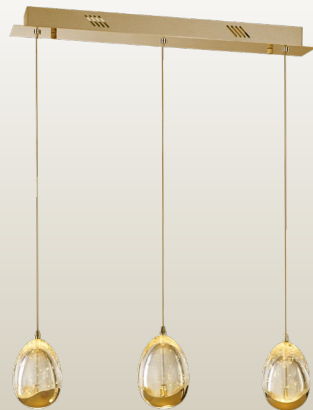

DAZZLEMI

Light Collection By Genesis One Lighting

UOVO

The Uovo is a contemporary collection complete with organic bubbles, infused within pressed glass, dual light source and finished in chrome with clear gold with champagne bubble glass. The collection is comprised of pendants, wall lights and table lights.

The adjustable pendant lights within the Uovo Collection offer three product options; Spiral arrangement of lights, random arrangement of lights, or held close to the ceiling plate where ceiling clearance height is a premium.

DB13003023-1A CHR
DB13003023-1A GLD
L.11 W.26.5 H.15.5CM
LED/4.8W
300LM 3000K Non Dimmable
Chrome / Gold

DT13003023-2A CHR
DT13003023-2A GLD
L.32 W.16 H.45CM
LED/9.6W
560LM 3000K Non Dimmable
Chrome / Gold

DD13003023-5B CHR
DD13003023-5B GLD
L.96 W.9 H.150CM
LED/24W
Chrome / Gold

DD13003023-3B CHR
DD13003023-3B GLD
L.55 W.9 H.120CM
LED/14.4W
Chrome / Gold

DD13003023-1A CHR
DD13003023-1A GLD
D.12 H.120CM
LED/4.8W
Chrome / Gold