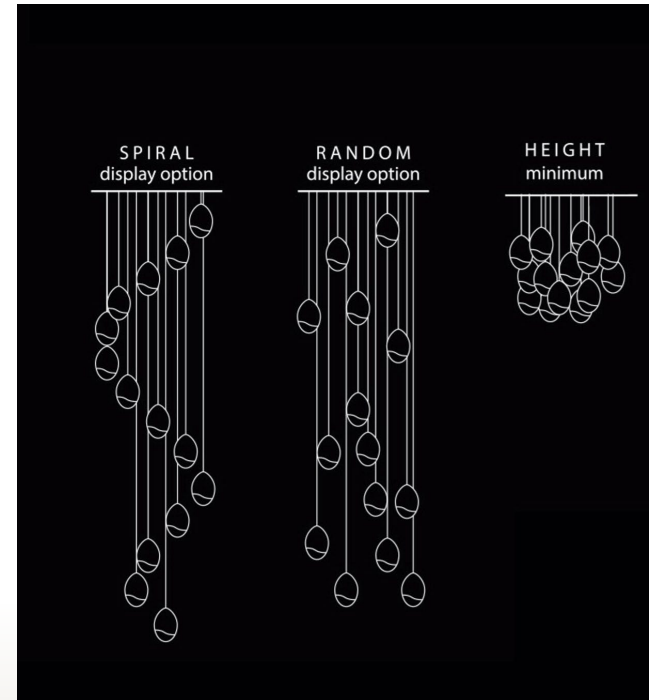

The adjustable pendant lights within the Uovo Collection offer three product options; Spiral arrangement of lights, random arrangement of lights, or held close to the ceiling plate where ceiling clearance height is a premium.

DD13003023-5B CHR
DD13003023-5B GLD
L.96 W.9 H.150CM
LED/24W
Chrome / Gold

DD13003023-3B CHR
DD13003023-3B GLD
L.55 W.9 H.120CM
LED/14.4W
Chrome / Gold

DD13003023-1A CHR
DD13003023-1A GLD
D.12 H.120CM
LED/4.8W
Chrome / Gold

DD13003023-5A CHR
DD13003023-5A GLD
L.96 W.9 H.150CM
LED/24W
Chrome / Gold

DD13003023-3A CHR
DD13003023-3A GLD
D.25 H.150CM
LED/14.4W
Chrome / Gold

DD13003023-1A CHR
DD13003023-1A GLD
D.12 H.120CM
LED/4.8W
Chrome / Gold

DD13003023-7A CHR
DD13003023-7A GLD
D.35 H.150CM
LED/33.6W
Chrome / Gold

DD13003023-14A CHR
DD13003023-14A GLD
D.50 H200.CM
LED/67.2W
Chrome / Gold