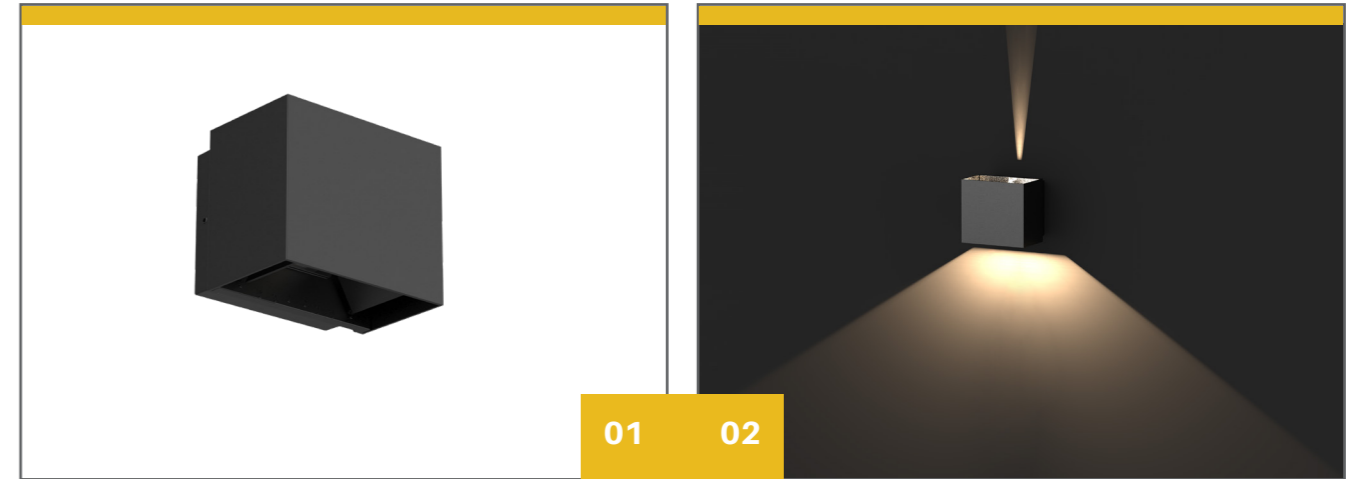

Ara 20 Wall Light Adjustable

The Ara 20 is a rectangular black up / down wall light with ADC12 aluminium housing which provides excellent thermal management. The beam angle can be adjusted by the flexible plate creating a unique up and down functional design.

ADC12 housing for thermal management
IP65 IK06 high protection level
Beam angle: Adjustable 15° ~ 120°
CCT: 3000K 4000K 5000K 5700K
Finished colour: Black
Life hours >50,000hrs L70

CODE	POWER (W)	LUMEN (LM)	DIMENSIONS (MM)	BEAM ANGLE
WL120N/10**020	10	750 ~ 900 (*2)	120 *98*100	Adjustable 15°~120°
WL240N/18**020	18	1,150 ~ 1,350 (*2)	242 *98*100	Adjustable 15°~120°