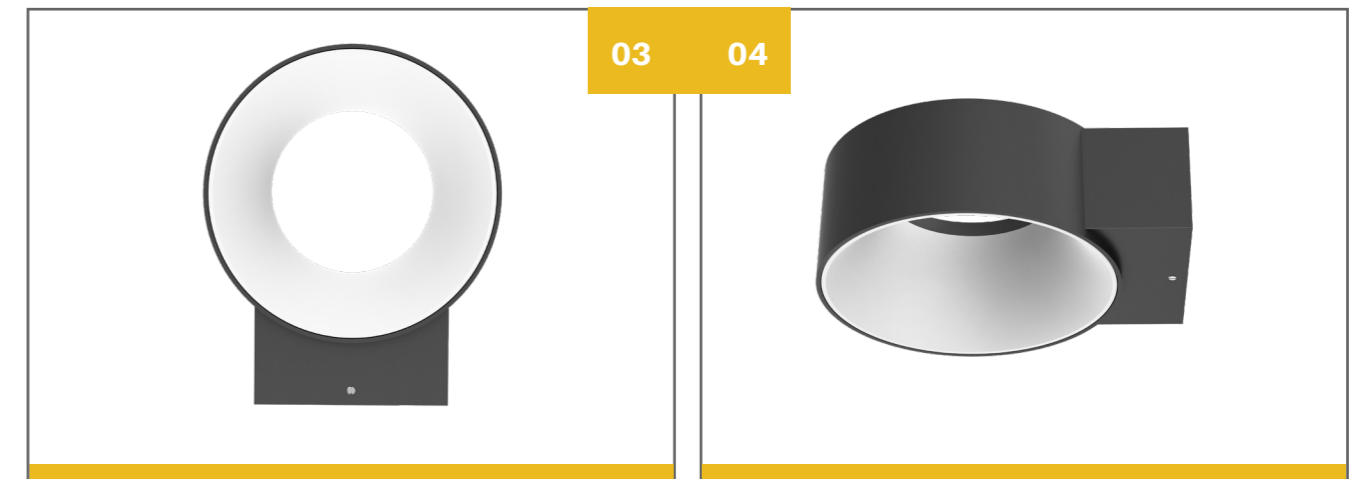

Ara Wall Light Series

Excellent modern LED wall lights can be divided into many types, from standard to waterproof rated, for both interior and exterior applications. Genesis One Lighting has a wide range of alternatives suitable to most commercial and architectural applications. Genesis One Lighting's wall mount light fixtures are usually designed with waterproof rubber rings for IP65 or IP54 ingress protection. Safe and reliable LED wall mount light fixtures have an aluminum heat sink, powder coated spray painting surface treatment and are corrosion resistant.

Commercial wall lights best suitable for corridors, stairwells, reception areas, meeting rooms, parking lots and landscapes

The Ara, Astro and Subra LED wall light ranges, offers the end user or architect the flexibility of choice to achieve the design vision and concept with ease. These wall lights are designed to enable ease of installation, longevity and architectural design.

The IP Rating of the wall lights provides flexibility of positioning and security. The wall lights will often have the option of dimming control, day and night sensors.

Ara 07 Wall Light

The Ara 07 hollow cone-shaped opal PC diffuser design provides exceptional heat dissipation. The up / down lighting effect has become a favorite amongst many end users and architects.

Up and down luminous design
Indoor or outdoor application
Aluminium housing
94-V0 fire rated PC
CCT: 3000K 4000K 5000K 5700K
Life hours >50,000hrs L70
IP65
IK10

CODE	POWER (W)	LUMEN (LM)	DIMENSIONS (MM)	BEAM ANGLE
WL170N/08**007	8	600	170*140*59	140°