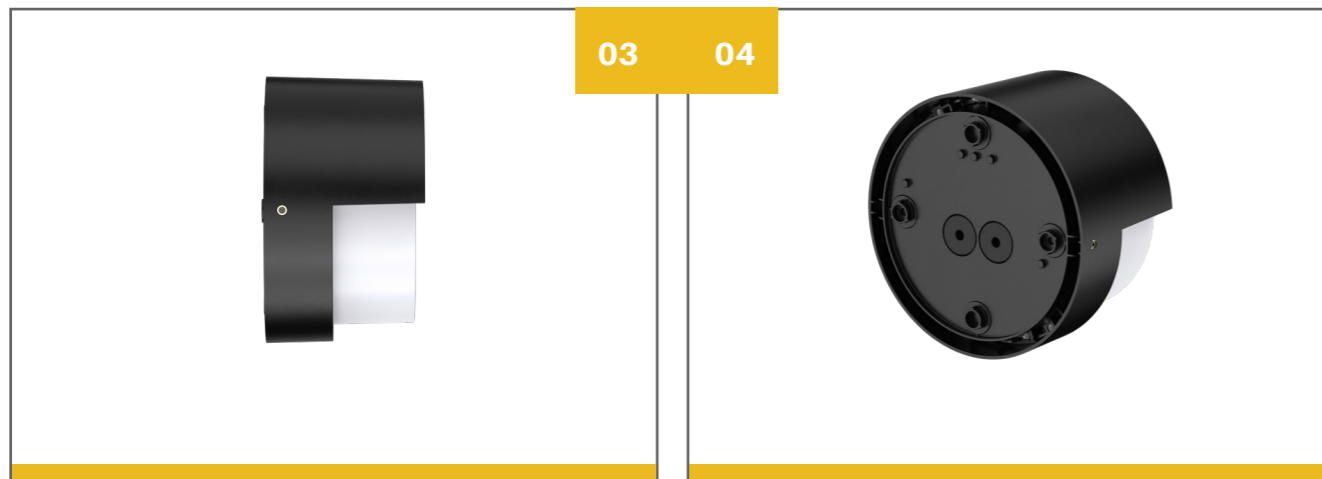

Light Weight PC body
One hole input, two holes loop in/out available
Interchangeable CCT (3000K+4000K+5700K) with slide switch
The semi-cylindrical shielding light design produces a sense of lighting layering
IP65 waterproof and IK06 protection level
Internal flicker free driver
Life hours >50,000hrs L70

CODE	POWER (W)	LUMEN (LM)	DIMENSIONS (MM)	BEAM ANGLE
WL125N/05**083	5	330 ~ 375	Ø125*95	120°
WL160N/08**083	8	590 ~ 650	Ø160*95	120°