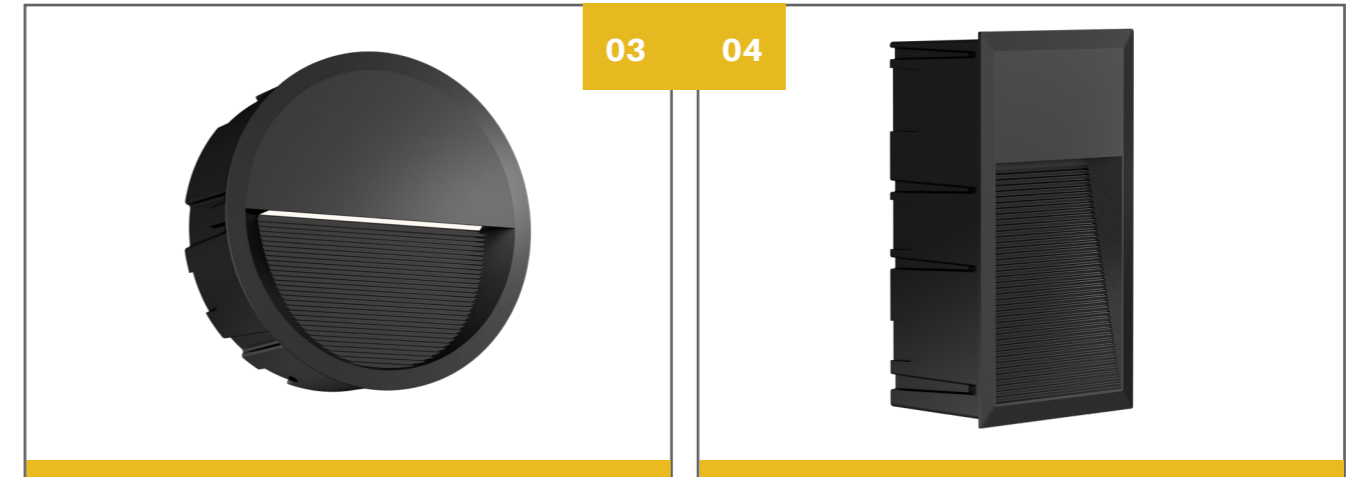

Round / square / rectangular shape options
Indirect lighting with hidden LED chip, low UGR
Aluminium housing provides a great thermal management
P65 IK08 protection for both indoor and outdoor application
Loop in / out wire design
CCT: 3000K 4000K 5000K 5700K
Life hours >50,000hrs L70

CODE	POWER (W)	LUMEN (LM)	CUTOUT (MM)	BEAM ANGLE
SL135N/05**60A	5	150 ~ 220	Ø130 * 78	60°
SL200N/08**60A	8	350 ~ 500	Ø196 * 78	70°
SL136N/05**60B	5	150 ~ 220	130*130*78	60°