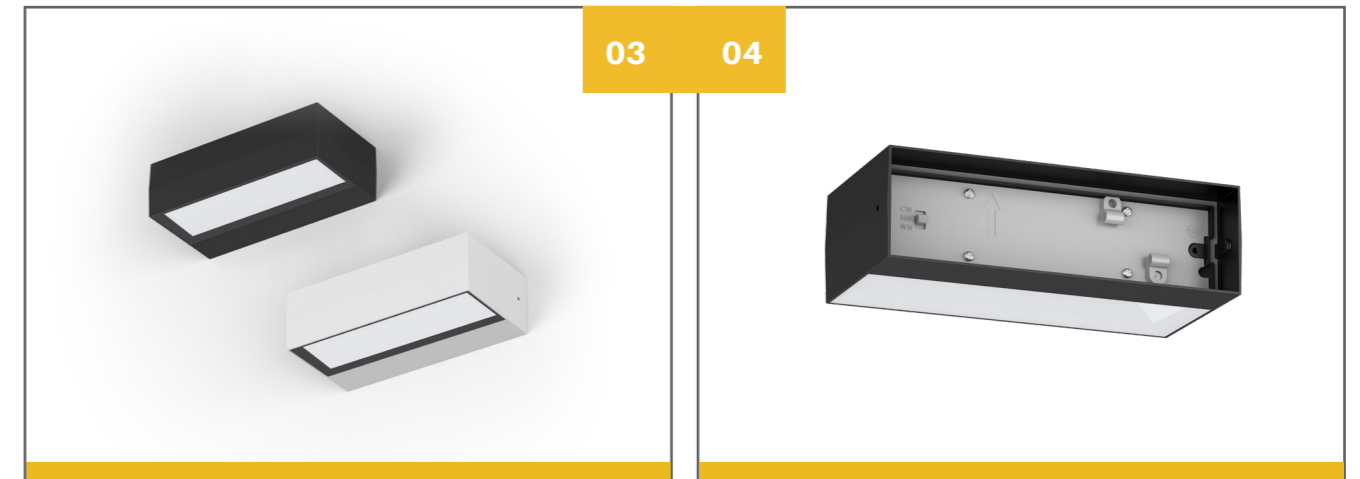

Ara 83 Wall Light

The Ara 83 wall light is made of PC 94-V0 anti-UV plastic and the diffuser is 94-V2 corrosion-resistant. The semi-cylindrical shielding light design produces a sense of light layering, highlighting the beautiful appearance of the lamp.

Light Weight PC body
One hole input, two holes loop in/out available
Interchangeable CCT (3000K+4000K+5700K) with slide switch
The semi-cylindrical shielding light design produces a sense of lighting layering
IP65 waterproof and IK06 protection level
Internal flicker free driver
Life hours >50,000hrs L70

CODE	POWER (W)	LUMEN (LM)	DIMENSIONS (MM)	BEAM ANGLE
WL125N/05**083	5	330 ~ 375	Ø125*95	120°
WL160N/08**083	8	590 ~ 650	Ø160*95	120°

Ara 88 Wall Light

The Ara 88 wall lamp is designed as an up & down lighting fixture. The lamp body is made of die cast aluminium, which has good heat dissipation. The lamp surface is sprayed with outdoor sand grain powder, which is corrosion resistant.

Up & down lighting design
IP65 waterproof
Special reflector provides a great wall washer effect
Interchangeable CCT(3000K+4000K+5700K)with slide switch
Loop in / loop out wire entry design
Internal flicker free driver
Life hours >50,000hrs L70

CODE	POWER (W)	LUMEN (LM)	DIMENSIONS (MM)	BEAM ANGLE
WL200N/10**088	10	600 ~750	200*100*60	60°*115°*40°
WL300N/15**088	15	850 ~1,100	300*100*60	60°*115°*40°