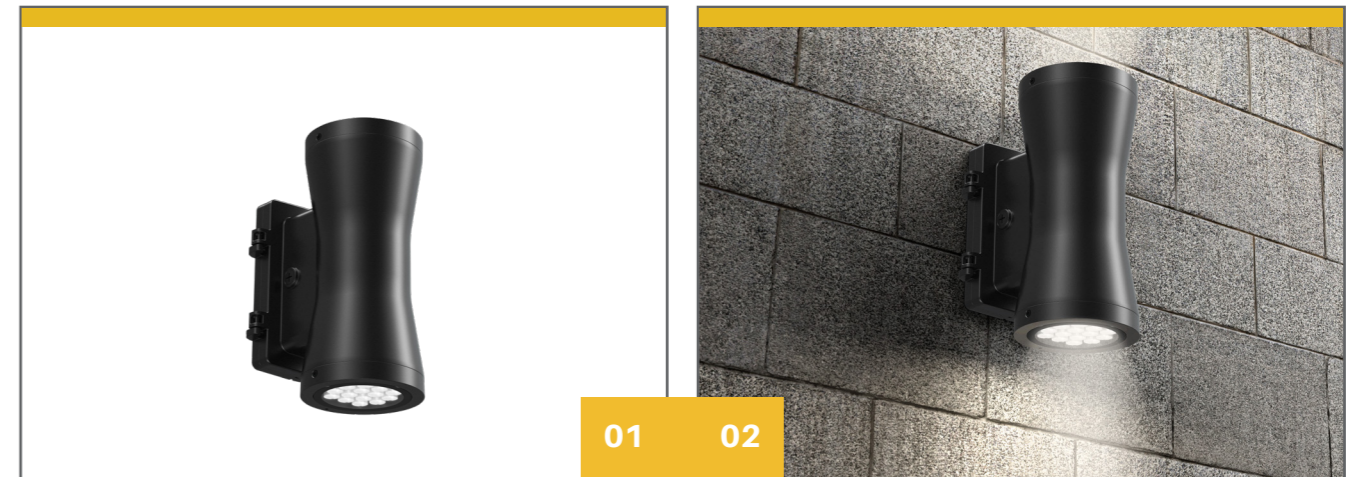

Astro 07 Wall Sconce Light

The Astro 07 LED cylinder outdoor wall washer, up and down sconce light. The attractive structure brings life to outdoor facades. A variety of beam angles are available with light emission both up and down. The Astro 07 wall sconce is a direct/indirect wall luminaire, that brings decorative and functional illumination in perfect balance.

Power: 10W 20W 30W (Up / down)
Power: 20W 40W 60W (Both sides lighting emission)
Light distribution: Up / down / both side lighting emission
Beam angle: 12°/30°/60°/15°/30°/20°/60°
Housing: made of die-cast aluminium

CCT: 2700K/3000K/4000K/5000K
IK08 protection
IP66 waterproof level
Body colour: textured black RAL 9017
Life hours
110,000hrs-L90
120,000hrs-L80
130,000hrs-L70

CODE	POWER (W) UP	POWER (W) DOWN	LUMEN (LM)	DIMENSIONS (MM)	BEAM ANGLE
WP2N/020**007	10	10	2,400	360*230*170	Up & Down
WP2N/040**007	20	20	4,800	360*230*170	Up & Down
WP2N/060**007	30	30	7,200	360*230*170	Up & Down