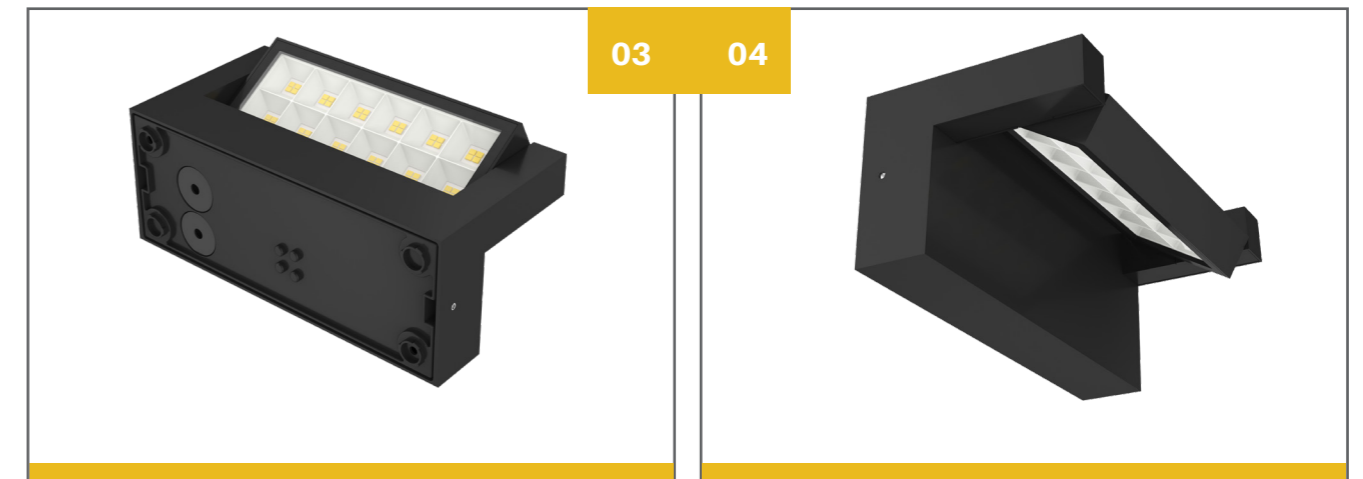

Adjustable head 240° (30° clockwise, 210° counterclockwise)
High lumen efficiency, 100-110lm/W
IP65 IK06 high protection level
Beam angle 90°
Finished colour: Black
Life hours >50,000hrs L70
Type A: frosted tempered glass
Type B: clear tempered glass

CODE	POWER (W)	LUMEN (LM)	DIMENSIONS (MM)	BEAM ANGLE
WL200N/10**057A	10	1,200	203*108*80	90°
WL200N/10**057B	10	1,200	203*108*80	90°
WL200N/18**057A	18	1,200	203*108*80	90°
WL200N/18**057B	18	1,200	203*108*80	90°