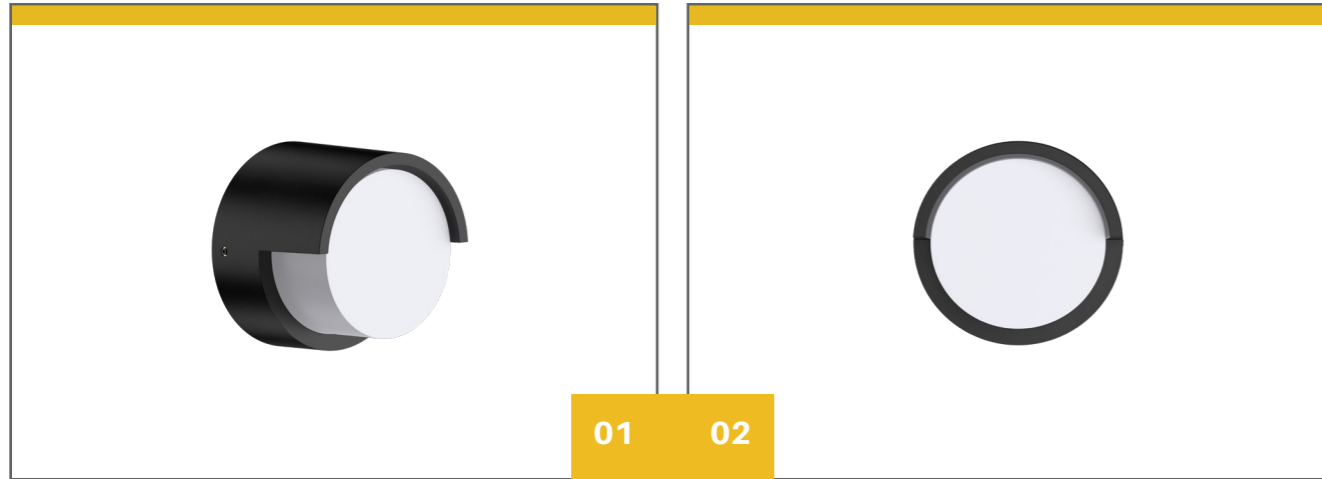

Ara 83 Wall Light

The Ara 83 wall light is made of PC 94-V0 anti-UV plastic and the diffuser is 94-V2 corrosion-resistant. The semi-cylindrical shielding light design produces a sense of light layering, highlighting the beautiful appearance of the lamp.