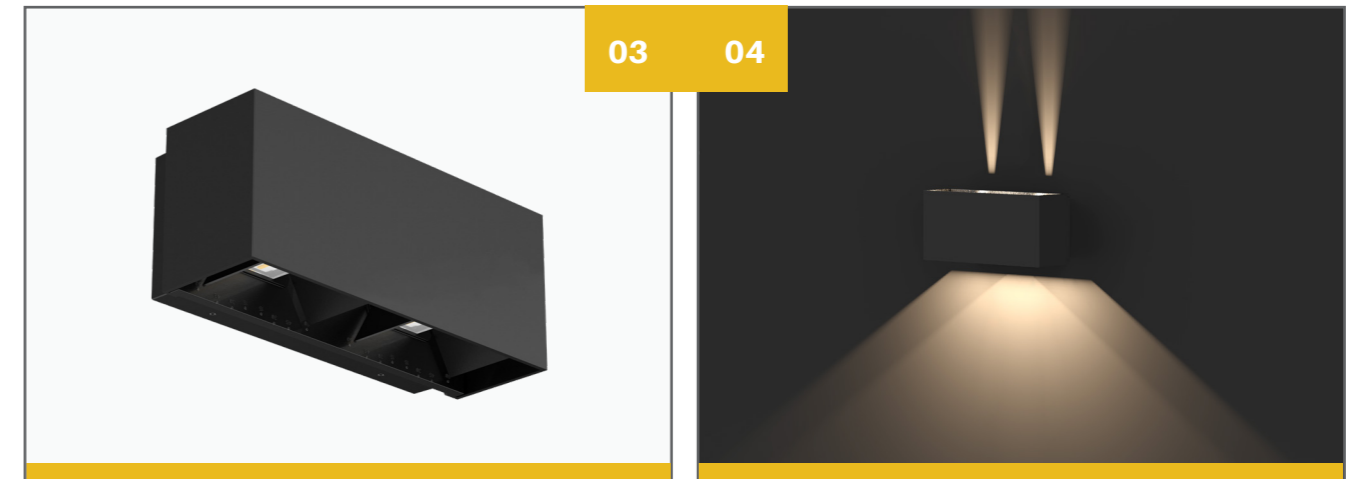

Ara 16 Wall Light Up/Down

The Ara 16 is a creative up / down wall light with a traditional classical design to meet the public aesthetic requirements. The up and down structure creates a soft, beautiful lighting effect.

ADC12 housing for thermal management
94-V0 fire rated PC diffuser
CCT: 3000K 4000K 5000K 5700K
IP54
IK08
Material: Aluminium
Life hours >50,000hrs L70

CODE	POWER (W)	LUMEN (LM)	DIMENSIONS (MM)	BEAM ANGLE
WL150N/10**016	10	900	150 *100* 92	90°
WL300N/18**016	18	1,700	300*100*92	90°

Ara 20 Wall Light Adjustable

The Ara 20 is a rectangular black up / down wall light with ADC12 aluminium housing which provides excellent thermal management. The beam angle can be adjusted by the flexible plate creating a unique up and down functional design.

ADC12 housing for thermal management
IP65 IK06 high protection level
Beam angle: Adjustable 15° ~ 120°
CCT: 3000K 4000K 5000K 5700K
Finished colour: Black
Life hours >50,000hrs L70

CODE	POWER (W)	LUMEN (LM)	DIMENSIONS (MM)	BEAM ANGLE
WL120N/10**020	10	750 ~ 900 (*2)	120 *98*100	Adjustable 15°~120°
WL240N/18**020	18	1,150 ~ 1,350 (*2)	242 *98*100	Adjustable 15°~120°