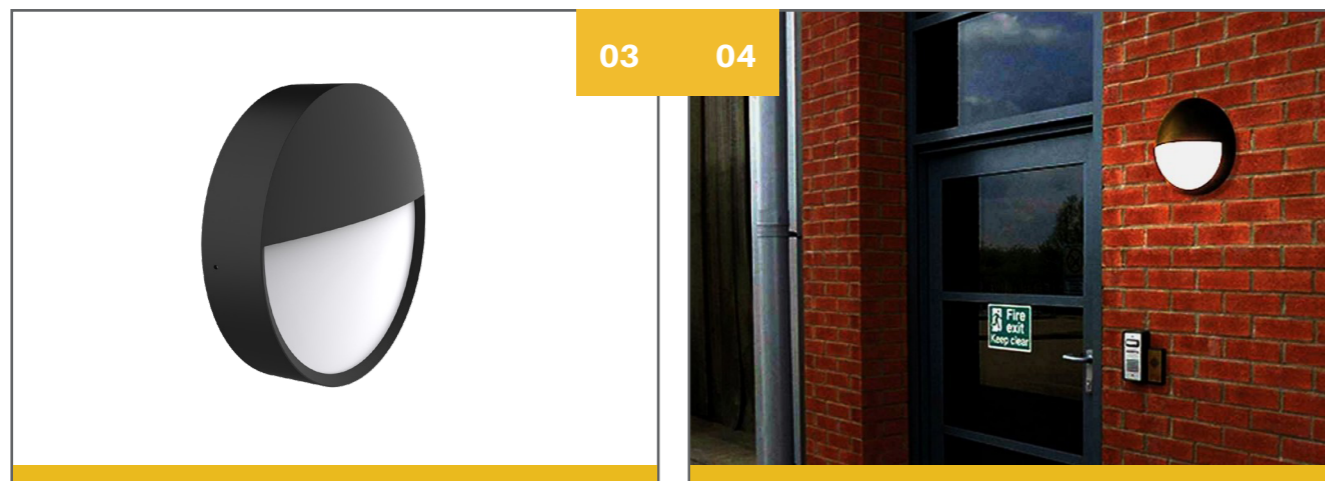

Subra 65 A Bulkhead

The Subra 65 A bulkhead is a premium wall / ceiling mounted fixture. The fitting has an aluminium trim and 94-V0 fire rated PC cover and has a 110° beam angle. The Subra 65 A is available with integrated emergency optional.

Wall / ceiling mounted
Aluminium body
94-V0 PC cover
Integrated emergency optional
Efficiency up to 100lm/W
Beam angle: 110°

CCT: 3000k /4000k/ 5000k, 5700K
CCT: adjustable optional
IK10 protection
IP65 waterproof level
Body colour: black / white
Life hours >50,000hrs
Triac dimmable

CODE	POWER (W)	LUMEN (LM)	DIMENSIONS (MM)
BH12**/65A/R*	12	1,050 ~ 1,250	Ø250*58
BH18**/65A/R*	18	1,500 ~ 1,850	Ø250*58
BHE12**/66A/R*	12	900 ~ 1,100	Ø250*74

Subra 65 B Bulkhead

Subra 65 B is a premium decorative surface mounted ceiling / wall light. It has two interchangeable frames, with or without trim, enabling architectural variation. The Subra 65 B has a high lumen 2835 light source and PC diffuser, with high light transmission and uniform light distribution. The Subra 65 B is multi functional with adjustable sensor, interchangeable CCT and emergency options.

Wall / ceiling mounted
Aluminium body
94-V0 PC cover
Integrated emergency optional on Subra 65 B without trim
Efficiency > 100lm/W
Beam angle: 120°

CCT: 3000k /4000k/ 5000k, 5700K
CCT: adjustable optional
IK08 protection
IP65 waterproof level
Body colour: black / white
Life hours >50,000hrs
Triac dimmable

CODE	POWER (W)	LUMEN (LM)	DIMENSIONS (MM)
BH12**/65B/R*	12	1,200 ~ 1,380	Ø250*64
BH18**/65B/R*	18	1,750 ~ 2,050	Ø250*64
BHT12**/65B/R*	12	1200 ~ 1,350	Ø300*64
BHT18**/65B/R*	18	1,780 ~ 2,020	Ø300*64