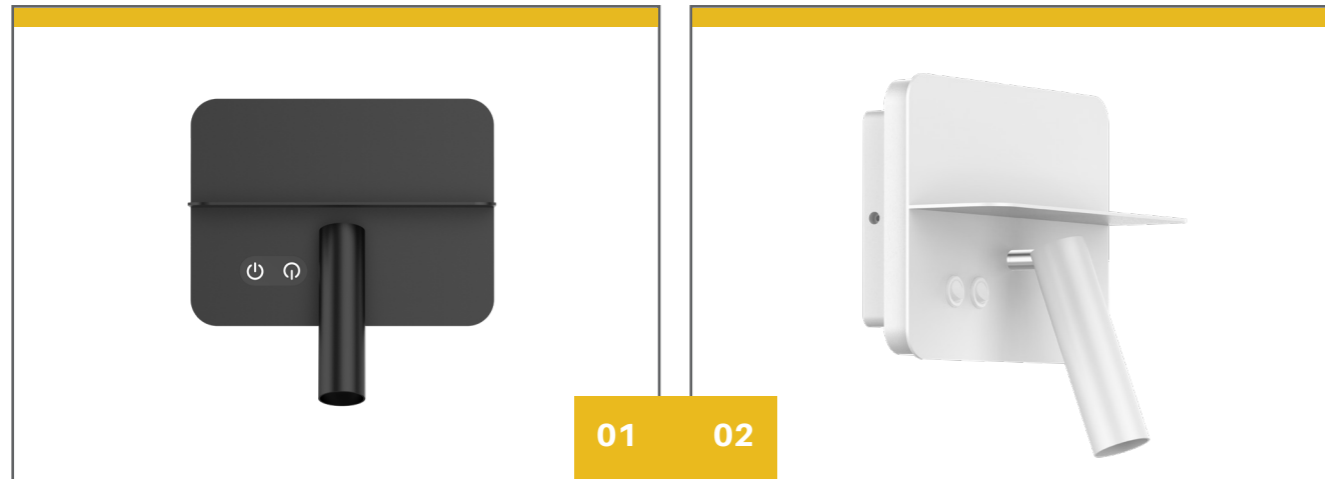

# Ara 60 Step Light (Recessed)

The LED step light 60 is a compact wall light with recessed mount installation and round/square/rectangular shape options. Combined with a linear design and indirect lighting the step light achieves a low glare effect. IP65 ingress protection for both indoor and outdoor application.

# Ara 68 Wall Light

The Ara Wall Light 68 is a bedside lamp with phone shelf. There are two lighting sources, CREE COB light source for the front part and a SMD2835 light source for back part. It has touch switch and rocker switch versions. Both versions have two switches for front and back lighting.