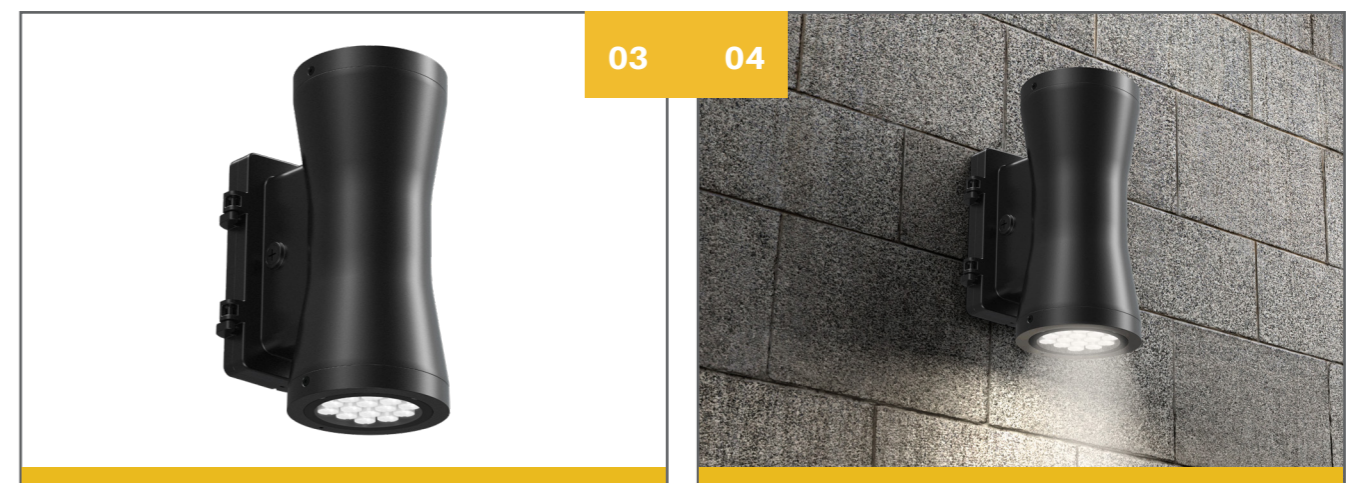

Astro 06 Wall Pack

The Astro 06 wall pack has a slim and elegant design which ensures discreet integration without compromising on performance. Suited to various applications such as building exteriors, outdoor corridors, garages, pathways and other outdoor environments. The Astro 06 wall pack not only provides energy efficient lighting, but it delivers a bright white light to ensure perfect visibility and comfort at all times.

Wall mounting, easy installation with removable back plate
IP66, IK10, 10KV
TYPE IV beam angle provides high level of visibility
15W, 25W, 35W, 45W, 55W are available
Efficiency up to 140lm/W
Photocell is optional

CCT: 4000K (3000k/5000K optional)
IK10 protection
IP66 waterproof level
Body colour textured black RAL 9005
Life hours
54000hrs-L90
82000hrs-L80
131000hrs-L70

CODE	POWER (W)	LUMEN (LM)	DIMENSIONS (MM)
WP2N/015**006	15	1,950	293*97*289
WP2N/025**006	25	3,250	293*97*289
WP2N/035**006	35	4,550	293*97*289
WP2N/045**006	45	5,850	293*97*289
WP2N/050**006	55	7,150	293*97*289

Astro 07 Wall Sconce Light

The Astro 07 LED cylinder outdoor wall washer, up and down sconce light. The attractive structure brings life to outdoor facades. A variety of beam angles are available with light emission both up and down. The Astro 07 wall sconce is a direct/indirect wall luminaire, that brings decorative and functional illumination in perfect balance.

Power: 10W 20W 30W (Up / down)
Power: 20W 40W 60W (Both sides lighting emission)
Light distribution: Up / down / both side lighting emission
Beam angle: 12°/30°/60°/15°/30°/20°/60°
Housing: made of die-cast aluminium