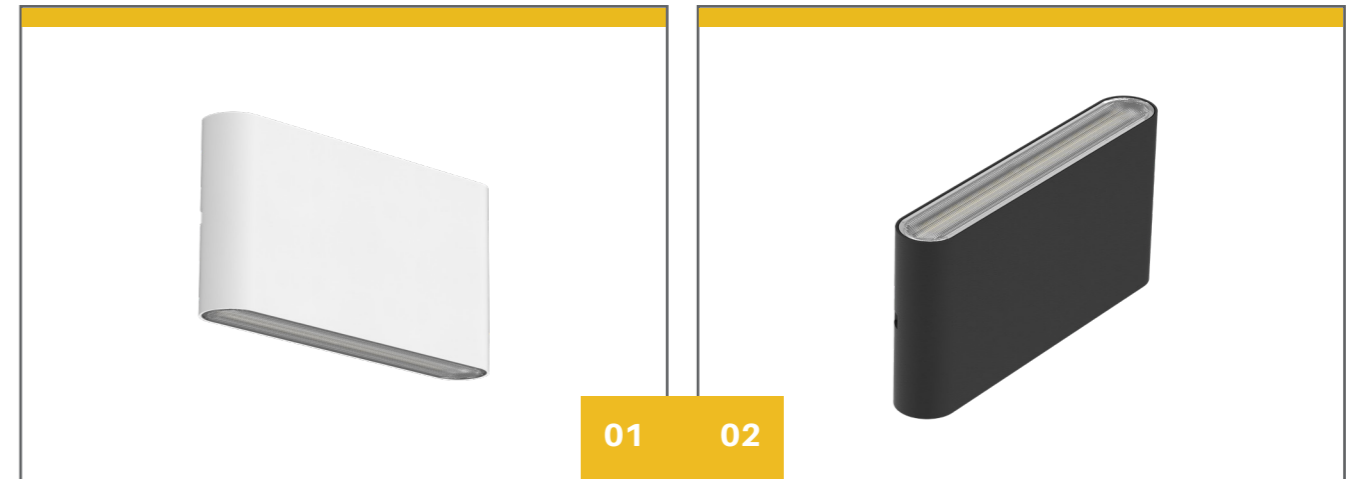

Ultra-thin with only 30mm thickness
Up & down lighting design
Wall-washer design with polarized lens 8°
IP65 waterproof
Interchangeable CCT(3000K+4000K+5700K)with slide switch
Internal flicker free driver
Life hours >50,000hrs L70
Type A: PC lens
Type B: PC diffuser

CODE	POWER (W)	LUMEN (LM)	DIMENSIONS (MM)	BEAM ANGLE
WL135N/06**075A	6	530 ~ 670	135*90*30	29°*77°*8°
WL135N/06**075B	6	420 ~ 500	135*104*30	120°
WL175N/10**075A	10	940 ~ 1,050	175*90*30	29°*77°*8°
WL175N/10**075B	10	730 ~ 820	175*104*30	120°