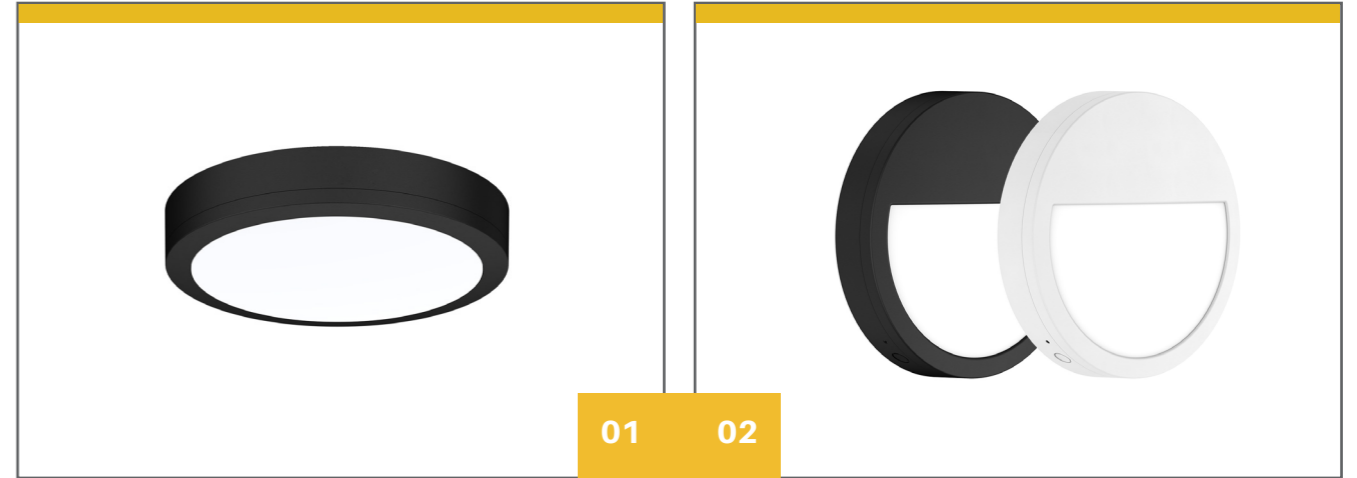

Wall / ceiling mounted
Thermal plastic body
94-V0 PC cover
Efficiency up to 100lm/W
Beam angle: 110°
Multi function: power adjustable
Emergency / sensor adjustable (optional)

CCT: 3000K / 4000K / 5000K / 5700K
CCT: adjustable optional
IK10 protection
IP65 waterproof level
Body colour: black RAL 9005 / white RAL9016
Life hours >50,000hrs
Triac / DALI / 0-10V dimmable

CODE	POWER (W)	LUMEN (LM)	DIMENSIONS (MM)
BH12**/96/RB	12	1,050 ~1,250	Ø275*60
BH12**/96/RBE	12	1,050 ~1,250	Ø275*60
BHS12**/96/RB	12	1,050 ~1,250	Ø275*60
BHE12**/96/RB	12	740 ~800	Ø275*60
BH18**/96/RB	18	1,580 ~1,850	Ø275*60
BH18CC/96/RB	18	1,580 ~1,850	Ø275*60
BH18**/96/RBE	18	1,580 ~1,850	Ø275*60
BHS18**/96/RB	18	1,580 ~1,850	Ø275*60
BHE18**/96/RB	18	940 ~1,100	Ø275*60
BH25**/96/RB	25	2,240 ~ 2,520	Ø275*60
BH25**/96/RBE	25	2,240 ~ 2,520	Ø275*60
BHS25**/96/RB	25	2,240 ~ 2,520	Ø275*60
BHE25**/96/RB	25	1,400 ~ 1,550	Ø275*60
BH30**/96/RB	30	2,620 ~ 2,900	Ø350*60
BHS30**/96/RB	30	2,620 ~ 2,900	Ø350*60