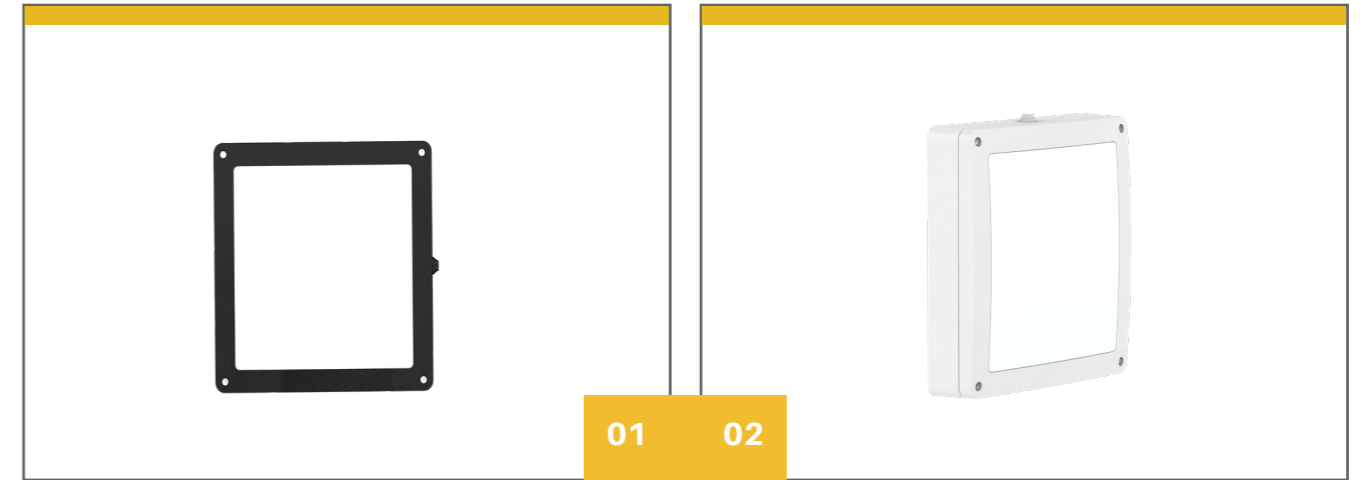

Wall / ceiling mounted
Thermal plastic body
94-V0 PC cover
Efficiency up to 100lm/W
Beam angle: 110°
Emergency / sensor adjustable (optional)

CCT: 3000K / 4000K / 5000K / 5700K
CCT: adjustable optional
IK10 protection
IP65 waterproof level
Body colour: black RAL 9005 / white RAL9016
Life hours >50,000hrs
Triac / DALI / 0-10V dimmable

CODE	POWER (W)	LUMEN (LM)	DIMENSIONS (MM)
BH12**/91/RB	12	1,000 ~ 1,200	242*242*59
BHS12**/91/RB	12	1,000 ~ 1,200	242*242*59
BH18**/91/RB	18	1,480 ~ 1,750	242*242*59
BHS18**/91/RB	18	1,480 ~ 1,750	242*242*59
BH25**/91/RB	25	2,140 ~ 2,420	242*242*59
BHS25**/91/RB	25	2,140 ~ 2,420	242*242*59
BH30**/91/RB	30	2,520 ~ 2,800	242*242*59
BHS30**/91/RB	30	2,520 ~ 2,800	242*242*59