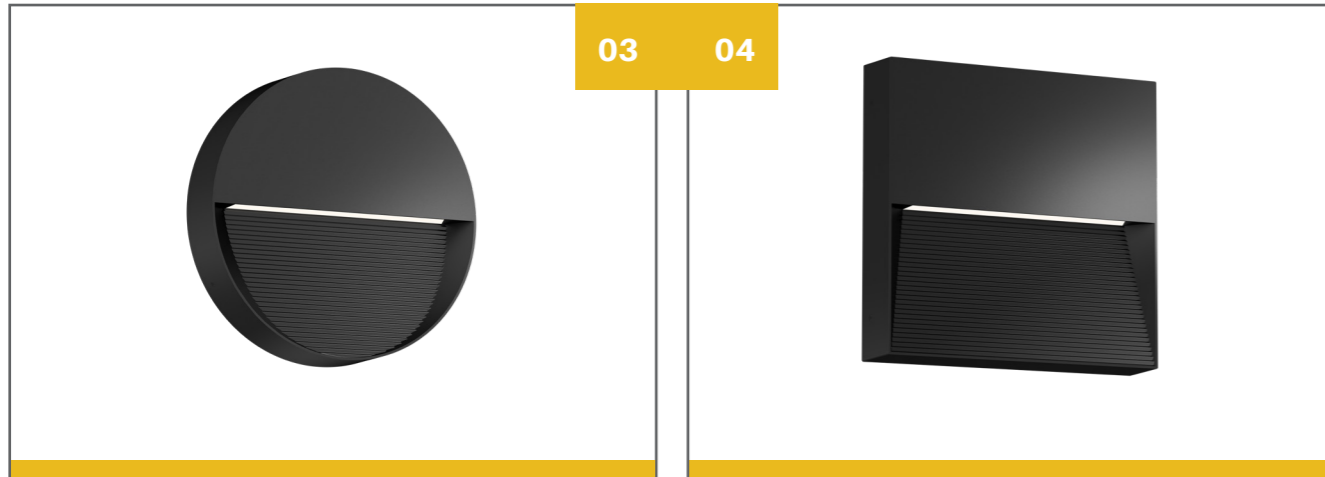

Round / square / rectangular shape options
Indirect lighting with hidden LED chip, low UGR
Aluminium housing provides a great thermal management
P65 IK08 protection for both indoor and outdoor application
Loop in / out wire design
CCT: 3000K 4000K 5000K 5700K
Life hours >50,000hrs L70

CODE	POWER (W)	LUMEN (LM)	DIMENSIONS (MM)	BEAM ANGLE
SL115N/05**59A	5	150 ~ 220	Ø114*40	60°
SL180N/08**59A	8	350 ~ 500	Ø180*37	70°
SL115N/05**59B	5	150 ~ 220	114*114*40	60°