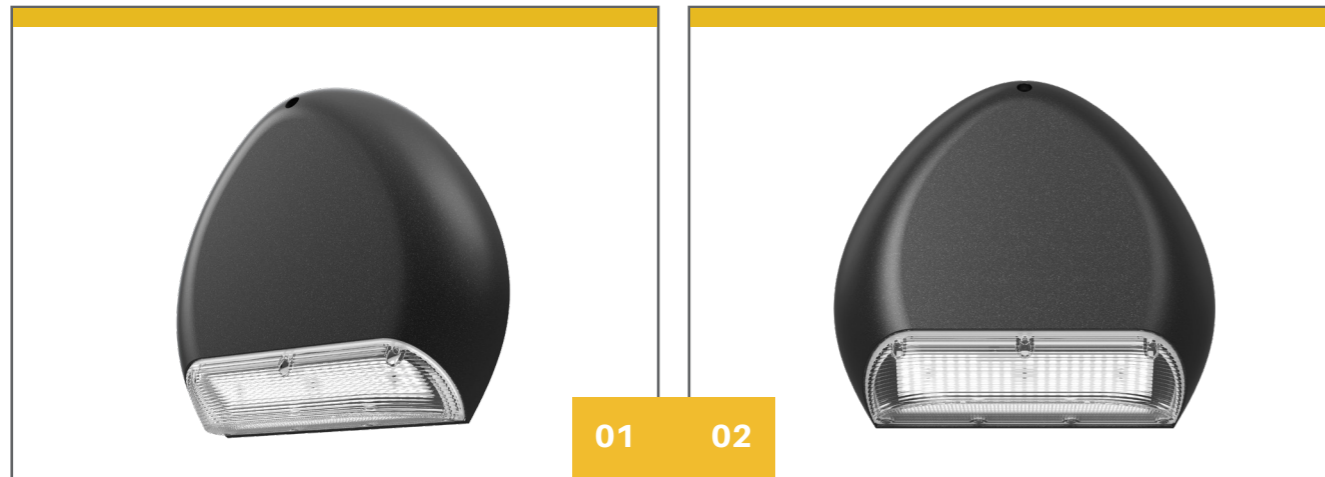

Astro 06 Wall Pack

The Astro 06 wall pack has a slim and elegant design which ensures discreet integration without compromising on performance. Suited to various applications such as building exteriors, outdoor corridors, garages, pathways and other outdoor environments. The Astro 06 wall pack not only provides energy efficient lighting, but it delivers a bright white light to ensure perfect visibility and comfort at all times.