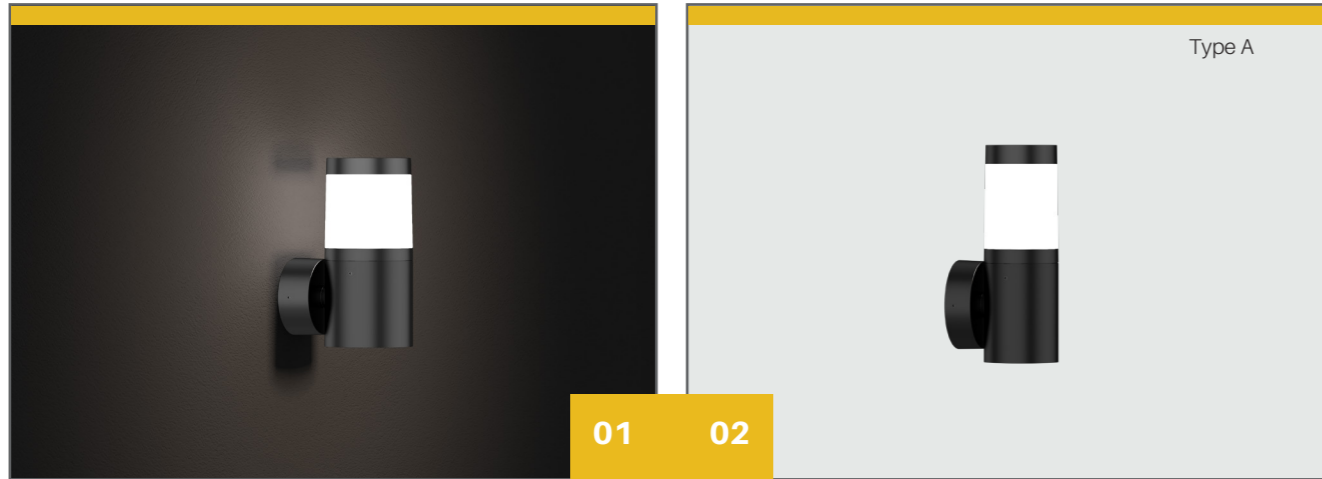

Ara 90 Wall Light

The Ara 90 LED wall light provides a stylish architectural luminaire for outdoor applications. It has two optic designs. Ara 90A with milky PC cover for a uniform light output, Ara 90B combines reflector and transparent PC cover for down lighting. Ara 90A and Ara 90B's lighting module are interchangeable.

Cylindrical appearance can be harmoniously combined with a variety of applications
Two optic designs: Ara 90A with milky PC cover, Ara 90B with reflector and transparent PC cover
Lighting module is interchangeable
IP65 waterproof and IK08 impact resistance
Interchangeable CCT(3000K+4000K) with slide switch
Life hours >50,000hrs L70

CODE	POWER (W)	LUMEN (LM)	DIMENSIONS (MM)	BEAM ANGLE
WL230N/08**090A	8	600 ~ 700	100*142*230	320°
WL230N/08**090B	8	500 ~ 600	100*142*230	360°