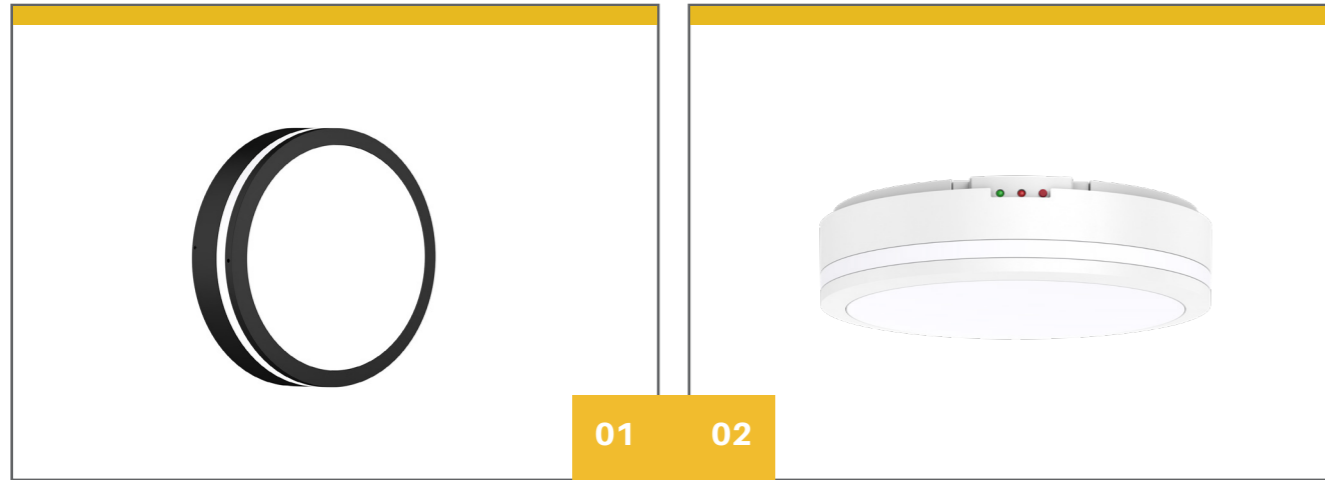

Subra 65 C Bulkhead (Halo)

Subra 65 C is a premium decorative surface mounted ceiling / wall light. It has two interchangeable frames, halo and halo eyelid, enabling architectural variation. The Subra 65 C has a high lumen 2835 light source and PC diffuser, with high light transmission and uniform light distribution. The Subra 65 C is multi functional with adjustable sensor, interchangeable CCT and emergency options.

Wall / ceiling mounted
Aluminium body
94-V0 PC cover
Integrated emergency optional
Efficiency > 100lm/W
Beam angle: 120°

CCT: 3000k / 4000k / 5000k, 5700K
CCT: adjustable optional
IK08 protection
IP65 waterproof level
Body colour: black / white
Life hours >50,000hrs
Triac dimmable

CODE	POWER (W)	LUMEN (LM)	DIMENSIONS (MM)
BH12**/65C/R*	12	920 ~ 1,000	Ø251*75
BH18**/65C/R*	18	1,340 ~ 1,500	Ø251*75
BHE12**/66C/R*	12	550 ~ 700	Ø251*75
BHE18**/66C/R*	18	800 ~ 950	Ø251*75