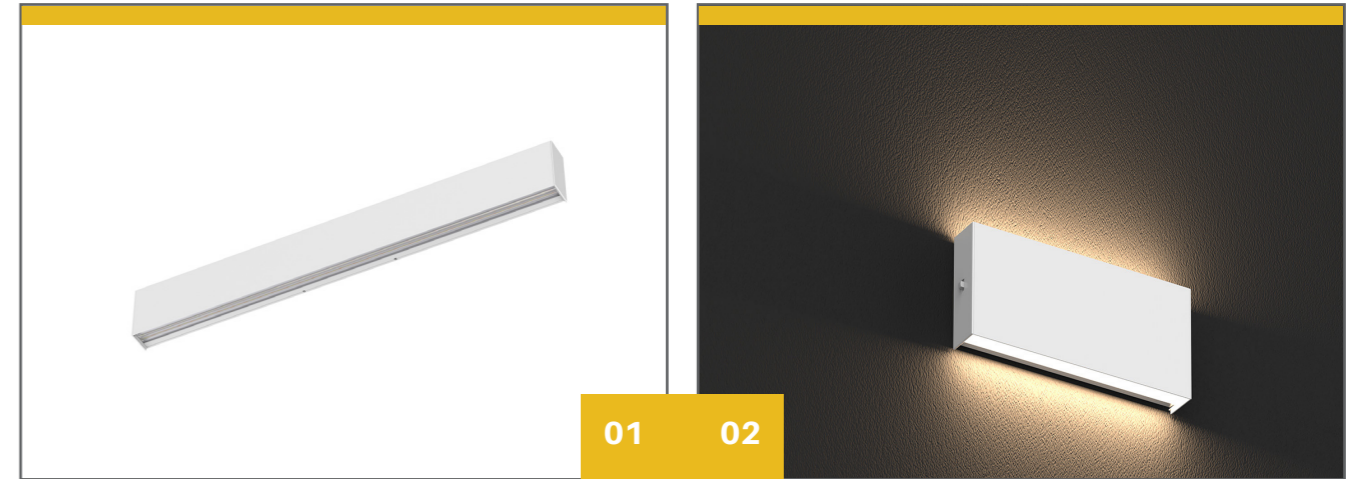

Ara 146 Wall Light

The Ara 146 wall light is an ultra-thin design with multiple length options. It has a high lumen SMD light, wall-washing design for optical effect.