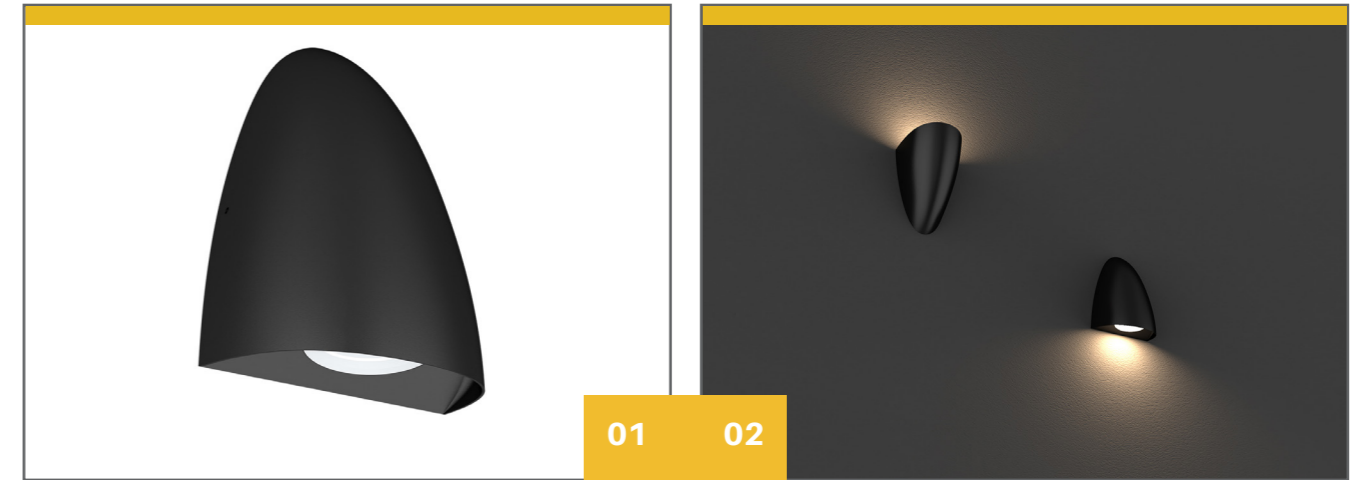

Ara 91 Wall Light

The Ara 91 wall light is manufactured with a SMD light source and a tempered glass cover with high light transmission which offers uniform light output. ADC-12 aluminium housing with an arced surface offers a larger heat dissipation area which provides excellent thermal management.

IP65 waterproof for outdoor application area
Interchangeable CCT(3000K+4000K+5700K)with slide switch
Internal flicker free driver
Can be installed facing up or down
Triac dimming for single CCT version
Life hours >50,000hrs L70

CODE	POWER (W)	LUMEN (LM)	DIMENSIONS (MM)	BEAM ANGLE
WL202N/08**091	8	745 ~ 800	202*121*95	45°