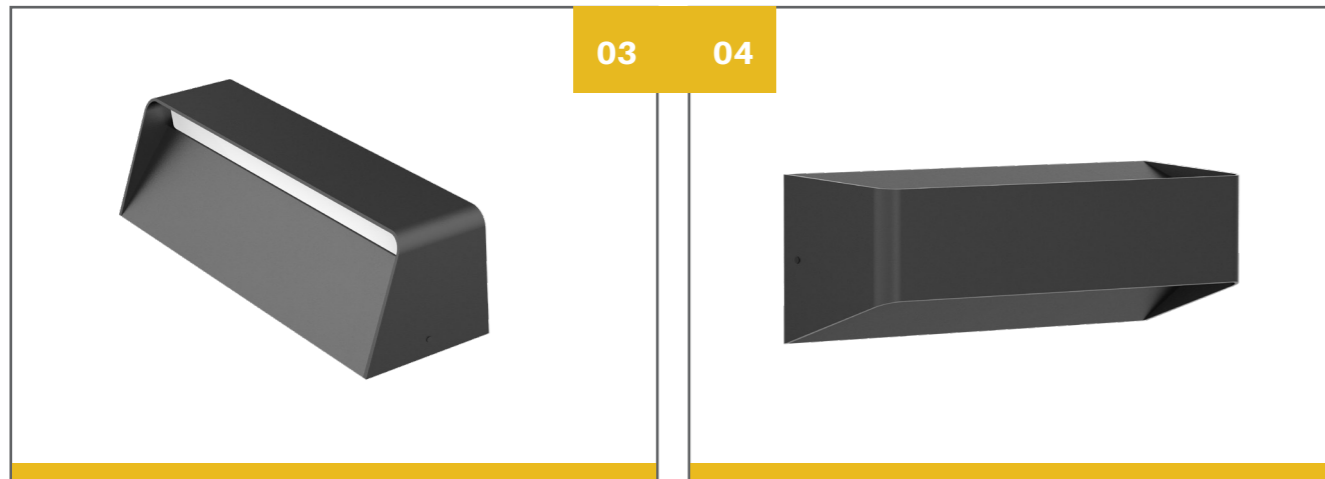

Ara 16 Wall Light Up/Down

The Ara 16 is a creative up / down wall light with a traditional classical design to meet the public aesthetic requirements. The up and down structure creates a soft, beautiful lighting effect.

ADC12 housing for thermal management
94-V0 fire rated PC diffuser
CCT: 3000K 4000K 5000K 5700K
IP54
IK08
Material: Aluminium
Life hours >50,000hrs L70

CODE	POWER (W)	LUMEN (LM)	DIMENSIONS (MM)	BEAM ANGLE
WL150N/10**016	10	900	150 *100* 92	90°
WL300N/18**016	18	1,700	300*100*92	90°

Ara 20 Wall Light Adjustable

The Ara 20 is a rectangular black up / down wall light with ADC12 aluminium housing which provides excellent thermal management. The beam angle can be adjusted by the flexible plate creating a unique up and down functional design.

ADC12 housing for thermal management
IP65 IK06 high protection level
Beam angle: Adjustable 15° ~ 120°
CCT: 3000K 4000K 5000K 5700K
Finished colour: Black
Life hours >50,000hrs L70

CODE	POWER (W)	LUMEN (LM)	DIMENSIONS (MM)	BEAM ANGLE
WL120N/10**020	10	750 ~ 900 (*2)	120 *98*100	Adjustable 15°~120°
WL240N/18**020	18	1,150 ~ 1,350 (*2)	242 *98*100	Adjustable 15°~120°