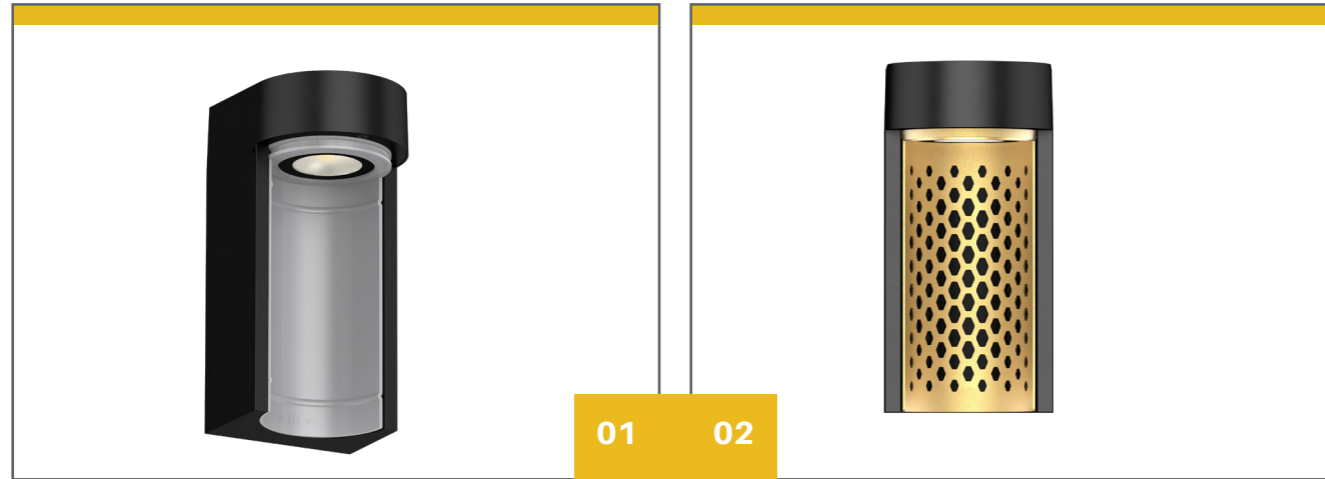

Ara 52 Wall Light

This wall light has two lampshade options (PC shade and metal grille shade) with flexible assembly. The lamp shade can be installed up & down / front & back providing flexibility in architectural design.

Two lampshade options: PC shade and metal grille shade
Flexible lampshade assembly
Interchangeable CCT (2700K+4000K+6500K) with slide switch
Fixture colour: Black
Grill shade colour: Brass 7555 U
Internal flicker free driver
Life hours >50,000hrs L70

CODE	POWER (W)	LUMEN (LM)	DIMENSIONS (MM)	BEAM ANGLE
WL229N/10**052	10	550	229 * 113 * 120	30°