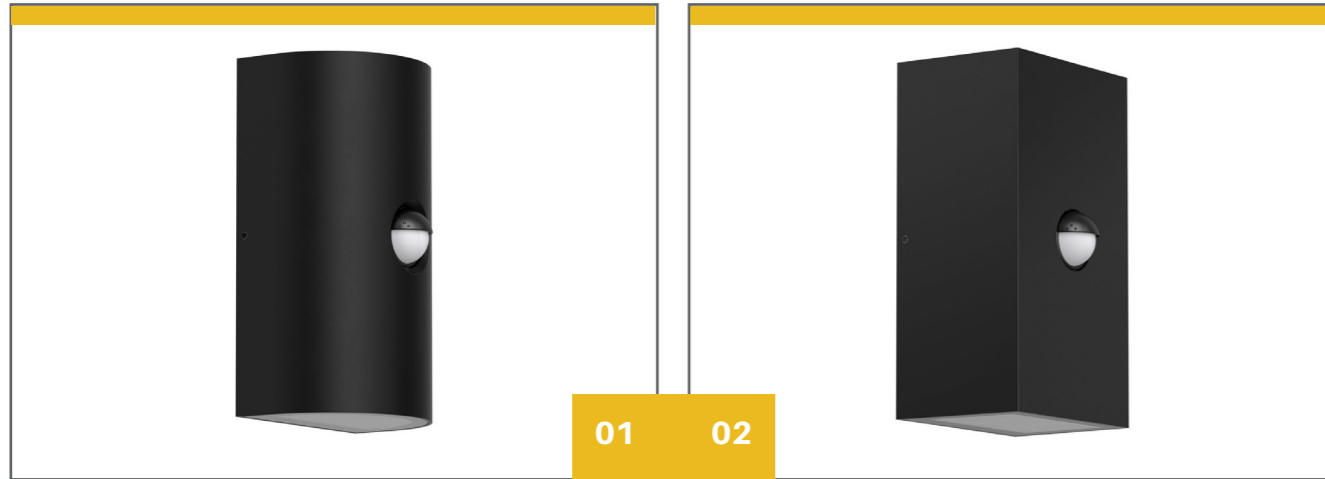

Ara 73 Wall Light (GU10 Version optional)

The Ara 73 wall light has semi-circle and square shape options. It adopts a COB light source, PC reflector and high transmittance tempered glass creates a uniform light output. Optional GU10 modules for convenient replacement and maintenance.

Two shapes options: Ara 73A is semi-circle, Ara 73B is square
IP65 Waterproof
Adjustable PIR sensor
Internal flicker free driver
Four decorative accessories: Wall washer angle 45° / 60° / 90° and three separated light beam 45°+20°+20°
Type A: Round
Type B: Square
Life hours >50,000hrs L70

CODE	POWER (W)	LUMEN (LM)	DIMENSIONS (MM)	BEAM ANGLE
WL165N/05**073A/B	5	450	165*95*67	Various
WL165N/10**073A/B	2*5	900	165*95*67	Various
WL165N/08**073A/B	8	750	165*95*67	Various
WL165N/16**073A/B	2*8	1,600	165*95*67	Various

Ara 75 Wall Light

The Ara 75 is an ultra-thin design wall light. It uses a SMD light source, illuminating from both ends with a PC lens creating a wall-washing optical effect. The up & down lighting design creates a beautiful architectural finish to any building.