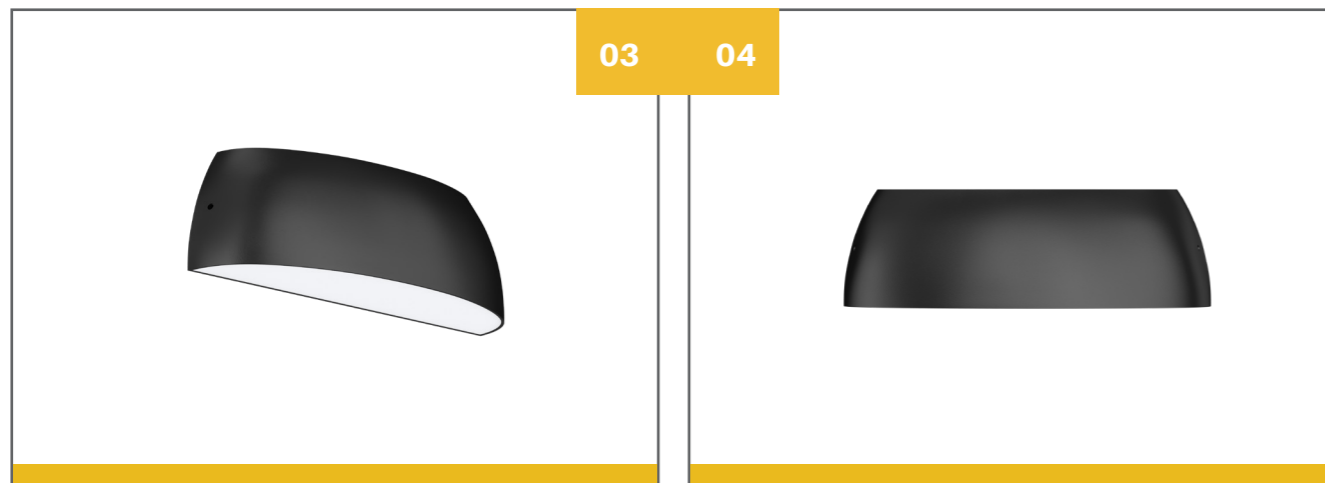

Ara 102 Wall Light

The Ara 102 wall light has an up & down lighting design with a smooth compact rounded decorative shape. The ADC12 aluminum housing provides excellent thermal management. The Ara 102 wall light can be supplied with CCT changeable option and is available with a white or black fixture body. The Ara 102 is suitable for indoor use.

IP20 for indoor application area
Up & down lighting has 120° wide beam angle
Interchangeable CCT(3000K+4000K+5700K)with slide switch
Internal flicker free driver
Dimming ways: Non-dim, Triac dim
Life hours >50,000hrs L70

CODE	POWER (W)	LUMEN (LM)	DIMENSIONS (MM)	BEAM ANGLE
WL242N/08**102	8	700 ~750	242*67*77	Up & Down120°

Ara 146 Wall Light

The Ara 146 wall light is an ultra-thin design with multiple length options. It has a high lumen SMD light, wall-washing design for optical effect.

Quick installation: Male plug+female plug, fast connector
Up & down lighting, wall-washer design creates a better lighting atmosphere
High lumen efficiency, 100lm/W
Interchangeable CCT(3000K+4000K) with slide switch
Multiple lengths: 180mm/240mm/360mm/600mm
Non-dim and Triac dim available
Internal flicker free driver
Life hours >50,000hrs L70

CODE	POWER (W)	LUMEN (LM)	DIMENSIONS (MM)	BEAM ANGLE
WL180N/08**146	8	700 ~ 1,000	180*38*90	40°
WL240N/10**146	10	900 ~ 1,200	240*38*90	40°
WL360N/16**146	16	1,500 ~ 1,900	360*38*90	40°
WL600N/20**146	20	1,900 ~ 2,300	600*38*90	40°