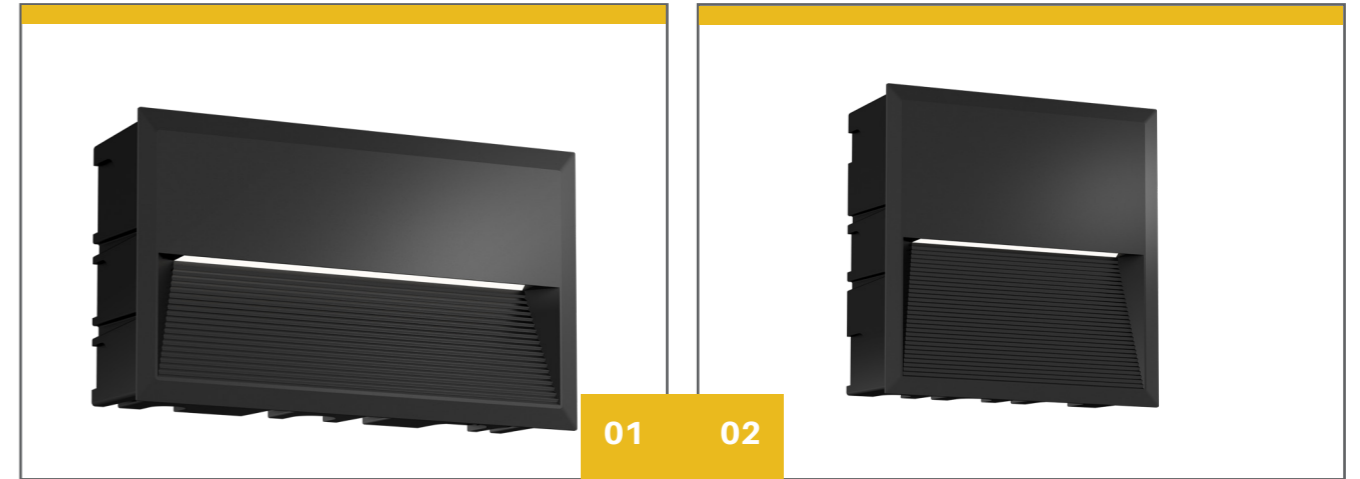

# Ara 60 Step Light (Recessed)

The LED step light 60 is a compact wall light with recessed mount installation and round/square/rectangular shape options. Combined with a linear design and indirect lighting the step light achieves a low glare effect. IP65 ingress protection for both indoor and outdoor application.