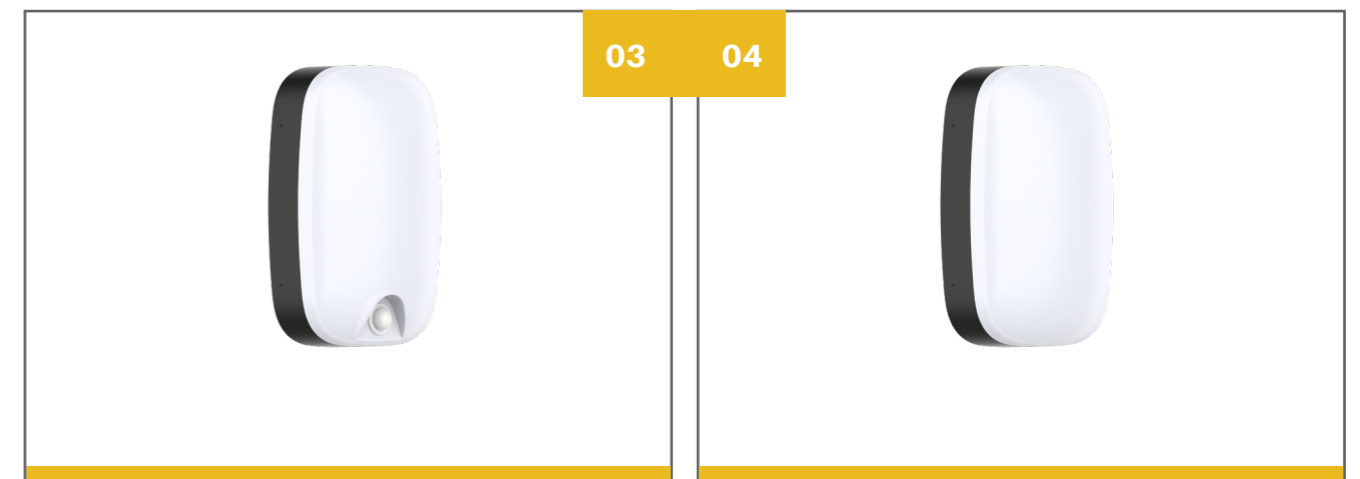

Ara 76 Wall Light

The Ara 76 is a compact wall light with waterproof design. It uses a SMD light source in both ends with a PC diffuser, which offers a uniform light output. The Ara 76 is manufactured with ADC 12 aluminium for thermal management.

Single head/double head options
One hole input, two holes loop in/out available
Interchangeable CCT(3000K+4000K+5700K) with slide switch
IP65 waterproof and IK08 protection level
Internal flicker free driver
Life hours >50,000hrs L70

CODE	POWER (W)	LUMEN (LM)	DIMENSIONS (MM)	BEAM ANGLE
WL177N/07**076	7	610 ~ 750	177*130*54	80°
WL240N/14**076	14	1250 ~ 1420	240*130*54	80°

Ara 80 Wall Light

The Ara 80 wall light is a frameless wall lamp with a large light-emitting surface. The frameless lampshade design creates a more stereoscopic lighting environment. Manufactured with SMD light source, PC diffuser and ADC 12 aluminium lamp housing.

Framless design with larger lighting surface
ADC 12 aluminium lamp body provides great heat dissipation
IP65 IK08 high protection level
Interchangeable CCT(3000+4000+5700K) with slide switch
PIR sensor available
Non-dim and Triac dimming option
Life hours >50,000hrs L70

CODE	POWER (W)	LUMEN (LM)	DIMENSIONS (MM)	BEAM ANGLE
WL251N/12**080	12	1,200 ~ 1400	251*167*80	120°
WL251N/18**080	18	1450 ~ 1,900	251*167*80	120°