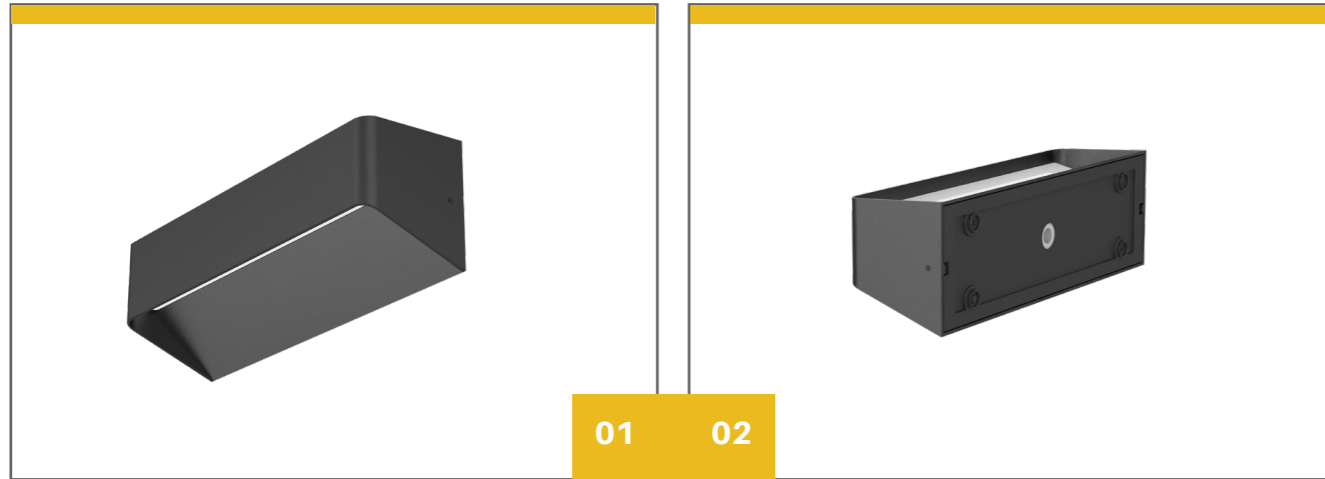

Ara 16 Wall Light Up/Down

The Ara 16 is a creative up / down wall light with a traditional classical design to meet the public aesthetic requirements. The up and down structure creates a soft, beautiful lighting effect.

ADC12 housing for thermal management
94-V0 fire rated PC diffuser
CCT: 3000K 4000K 5000K 5700K
IP54
IK08
Material: Aluminium
Life hours >50,000hrs L70

CODE	POWER (W)	LUMEN (LM)	DIMENSIONS (MM)	BEAM ANGLE
WL150N/10**016	10	900	150 *100* 92	90°
WL300N/18**016	18	1,700	300*100*92	90°