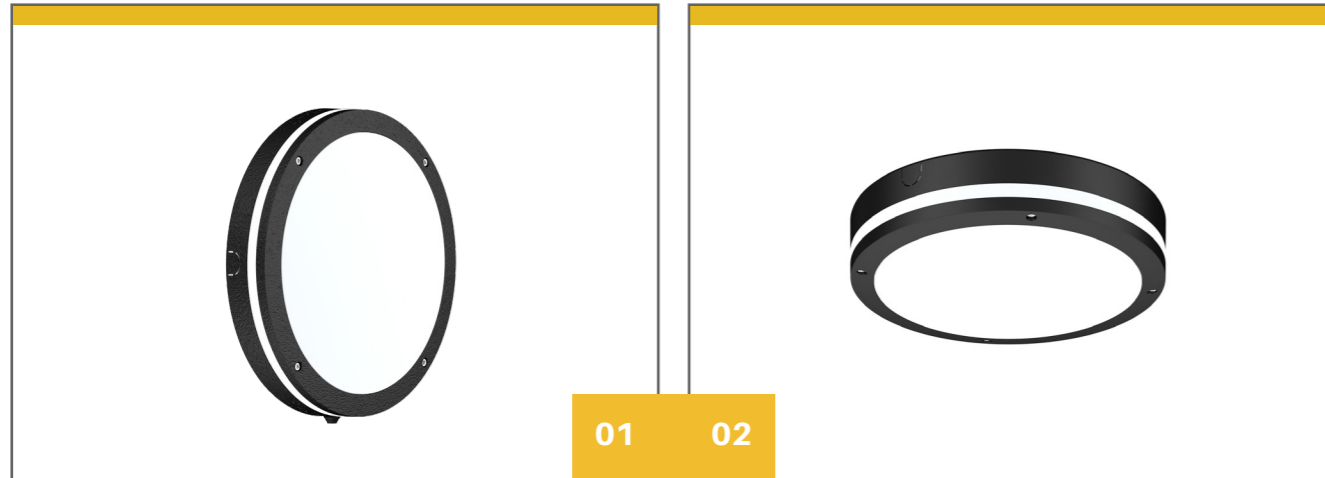

Subra 91 Bulkhead (Halo)

The Subra 91 is a multi-function LED bulkhead that can be supplied in circular, semicircle, square or oval shapes. The Subra 91 is manufactured with thermal plastic and a fire rated PC cover.

Wall / ceiling mounted
Thermal plastic body
94-V0 PC cover
Efficiency up to 100lm/W
Beam angle: 110°
Multi function: power adjustable
Emergency / sensor adjustable (optional)

CCT: 3000K / 4000K / 5000K / 5700K
CCT: adjustable optional
IK10 protection
IP65 waterproof level
Body colour: black RAL 9005 / white RAL9016
Life hours >50,000hrs
Triac / DALI / 0-10V dimmable

CODE	POWER (W)	LUMEN (LM)	DIMENSIONS (MM)
BH12**/91H/R*	12	920 ~1,120	Ø275*67
BHS12**/91H/R*	12	920 ~1,120	Ø275*67
BHE12**/91H/R*	12	600 ~720	Ø275*68
BHES12**/91H/R*	12	600 ~720	Ø275*68
BH18**/91H/R*	18	1,450 ~1,620	Ø275*67
BHS18**/91H/R*	18	1,450 ~1,620	Ø275*67
BHE18**/91H/R*	18	900 ~1,080	Ø275*68
BHES18**/91H/R*	18	900 ~1,080	Ø275*68
BH25**/91H/R*	25	1,920 ~ 2,200	Ø275*67
BHS25**/91H/R*	25	1,920 ~ 2,200	Ø275*67
BHE25**/91H/R*	25	1,250 ~ 1,460	Ø275*68
BHES25**/91H/R*	25	1,250 ~ 1,460	Ø275*68

Subra 96 Bulkhead

The Subra 96 is a light weight LED bulkhead that can be wall or ceiling mounted. It is manufactured with thermal plastic and a fire rated PC cover. The base and shade are detachable, providing versatility, ease of maintenance and installation.