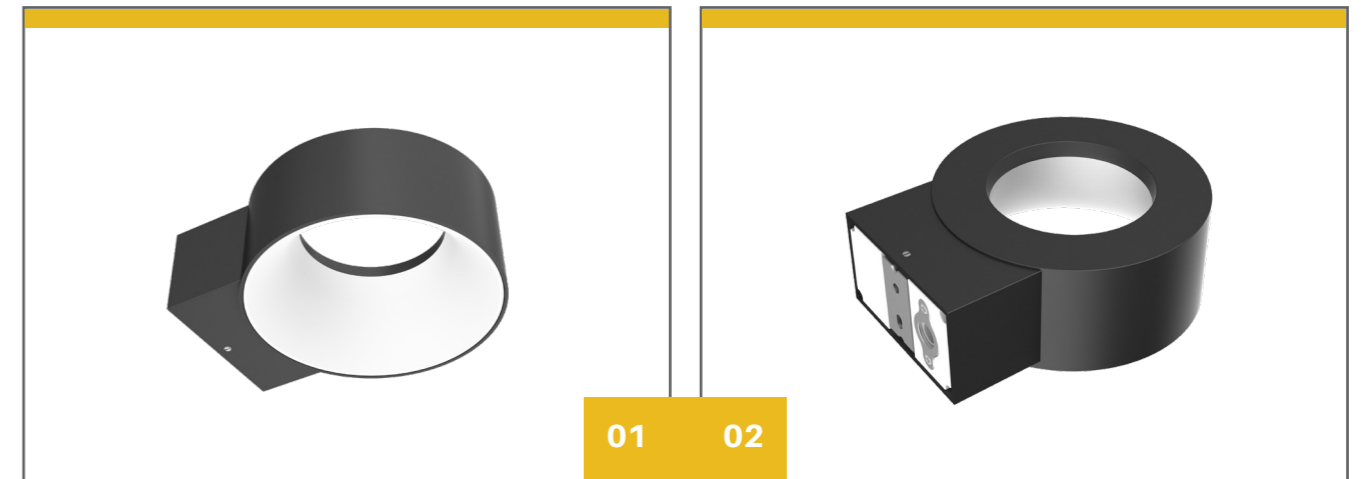

Ara 07 Wall Light

The Ara 07 hollow cone-shaped opal PC diffuser design provides exceptional heat dissipation. The up / down lighting effect has become a favorite amongst many end users and architects.

Up and down luminous design
Indoor or outdoor application
Aluminium housing
94-V0 fire rated PC
CCT: 3000K 4000K 5000K 5700K
Life hours >50,000hrs L70
IP65
IK10

CODE	POWER (W)	LUMEN (LM)	DIMENSIONS (MM)	BEAM ANGLE
WL170N/08**007	8	600	170*140*59	140°