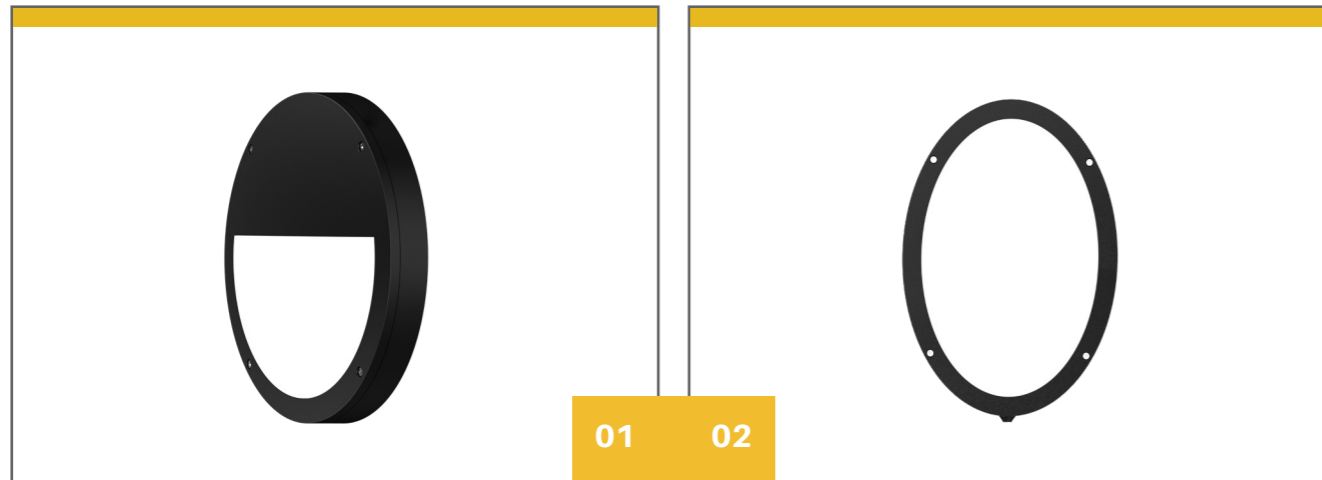

Subra 91 Bulkhead (Oval)

The Subra 91 is a multi-function LED bulkhead that can be supplied in circular, semicircle, square or oval shapes. The Subra 91 is manufactured with thermal plastic and a fire rated PC cover.

Wall / ceiling mounted
Thermal plastic body
94-V0 PC cover
Efficiency up to 100lm/W
Beam angle: 110°
Emergency / sensor adjustable (optional)

CCT: 3000K / 4000K / 5000K / 5700K
CCT: adjustable optional
IK10 protection
IP65 waterproof level
Body colour: black RAL 9005 / white RAL9016
Life hours >50,000hrs
Triac / DALI / 0-10V dimmable

CODE	POWER (W)	LUMEN (LM)	DIMENSIONS (MM)
BH12**/91/O*	12	1,000 ~ 1,200	320*230*60
BHS12**/91/O*	12	1,000 ~ 1,200	320*230*60
BH18**/91/O*	18	1,480 ~ 1,750	320*230*60
BHS18**/91/O*	18	1,480 ~ 1,750	320*230*60
BH25**/91/O*	25	2,140 ~ 2,420	320*230*60
BHS25**/91/O*	25	2,140 ~ 2,420	320*230*60

Subra 91 Bulkhead (Square)

The Subra 91 is a multi-function LED bulkhead that can be supplied in circular, semicircle, square or oval shapes. The Subra 91 is manufactured with thermal plastic and a fire rated PC cover.