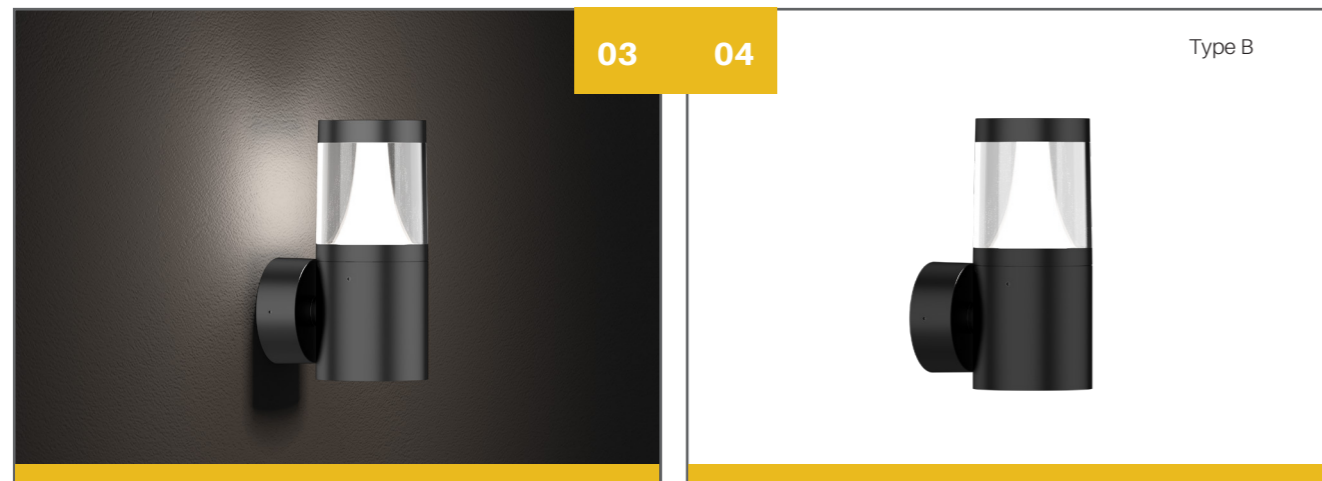

Ara 90 Wall Light

The Ara 90 LED wall light provides a stylish architectural luminaire for outdoor applications. It has two optic designs. Ara 90A with milky PC cover for a uniform light output, Ara 90B combines reflector and transparent PC cover for down lighting. Ara 90A and Ara 90B's lighting module are interchangeable.

Cylindrical appearance can be harmoniously combined with a variety of applications
Two optic designs: Ara 90A with milky PC cover, Ara 90B with reflector and transparent PC cover
Lighting module is interchangeable
IP65 waterproof and IK08 impact resistance
Interchangeable CCT(3000K+4000K) with slide switch
Life hours >50,000hrs L70

CODE	POWER (W)	LUMEN (LM)	DIMENSIONS (MM)	BEAM ANGLE
WL230N/08**090A	8	600 ~ 700	100*142*230	320°
WL230N/08**090B	8	500 ~ 600	100*142*230	360°

Ara 91 Wall Light

The Ara 91 wall light is manufactured with a SMD light source and a tempered glass cover with high light transmission which offers uniform light output. ADC-12 aluminium housing with an arced surface offers a larger heat dissipation area which provides excellent thermal management.

IP65 waterproof for outdoor application area
Interchangeable CCT(3000K+4000K+5700K)with slide switch
Internal flicker free driver
Can be installed facing up or down
Triac dimming for single CCT version
Life hours >50,000hrs L70

CODE	POWER (W)	LUMEN (LM)	DIMENSIONS (MM)	BEAM ANGLE
WL202N/08**091	8	745 ~ 800	202*121*95	45°