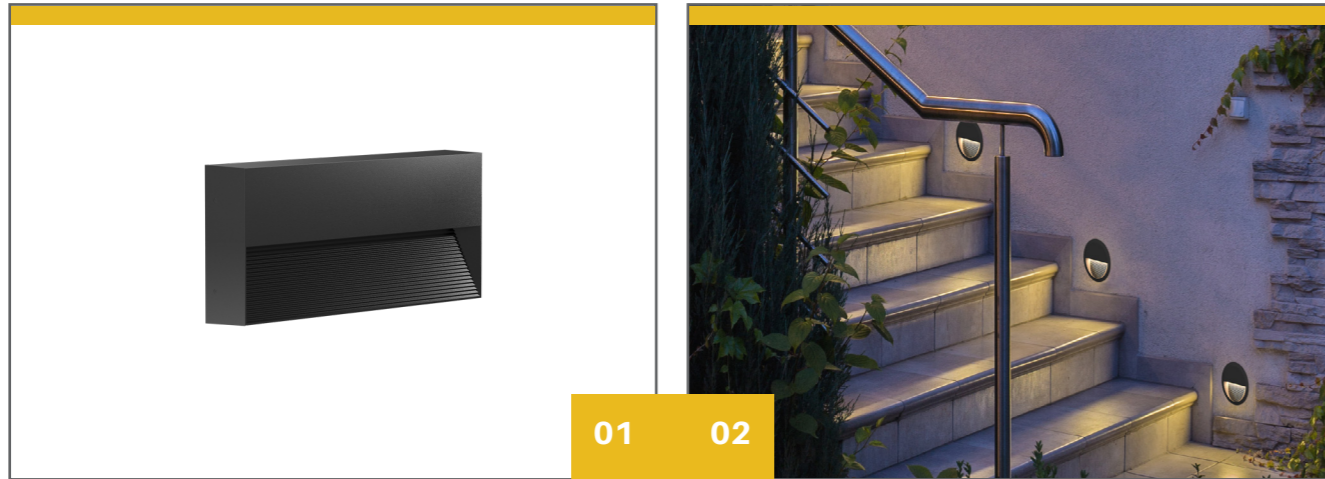

Ara 59 Step Light (Surface)

The LED step light 59 is a compact wall light with surface mount installation and round / square / rectangular shape options. Combined with linear design and indirect lighting the step light achieves a low glare effect. IP65 ingress protection for both indoor and outdoor application.