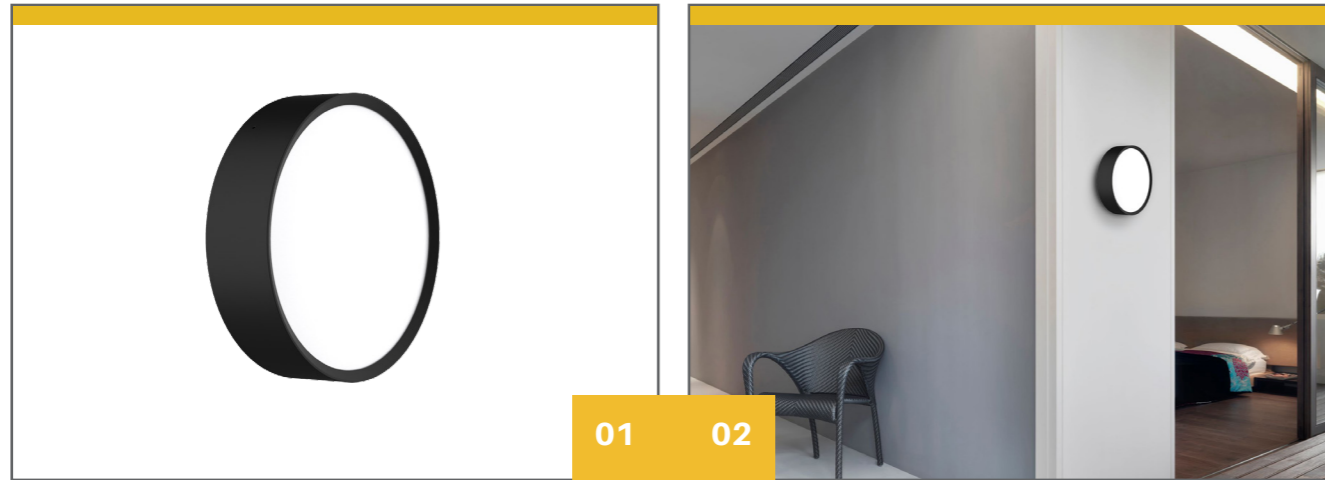

Subra 65 A Bulkhead

The Subra 65 A bulkhead is a premium wall / ceiling mounted fixture. The fitting has an aluminium trim and 94-V0 fire rated PC cover and has a 110° beam angle. The Subra 65 A is available with integrated emergency optional.

Wall / ceiling mounted
Aluminium body
94-V0 PC cover
Integrated emergency optional
Efficiency up to 100lm/W
Beam angle: 110°

CCT: 3000k /4000k/ 5000k, 5700K
CCT: adjustable optional
IK10 protection
IP65 waterproof level
Body colour: black / white
Life hours >50,000hrs
Triac dimmable

CODE	POWER (W)	LUMEN (LM)	DIMENSIONS (MM)
BH12**/65A/R*	12	1,050 ~ 1,250	Ø250*58
BH18**/65A/R*	18	1,500 ~ 1,850	Ø250*58
BHE12**/66A/R*	12	900 ~ 1,100	Ø250*74