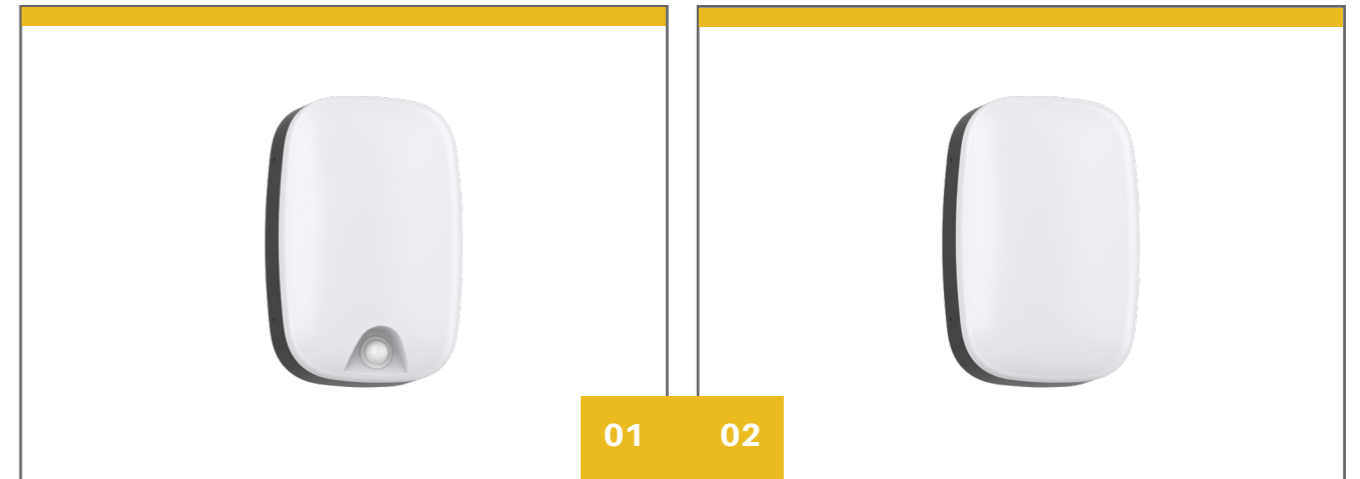

Ara 80 Wall Light

The Ara 80 wall light is a frameless wall lamp with a large light-emitting surface. The frameless lampshade design creates a more stereoscopic lighting environment. Manufactured with SMD light source, PC diffuser and ADC 12 aluminium lamp housing.

Framless design with larger lighting surface
ADC 12 aluminium lamp body provides great heat dissipation
IP65 IK08 high protection level
Interchangeable CCT(3000+4000+5700K) with slide switch
PIR sensor available
Non-dim and Triac dimming option
Life hours >50,000hrs L70

CODE	POWER (W)	LUMEN (LM)	DIMENSIONS (MM)	BEAM ANGLE
WL251N/12**080	12	1,200 ~ 1400	251*167*80	120°
WL251N/18**080	18	1450 ~ 1,900	251*167*80	120°