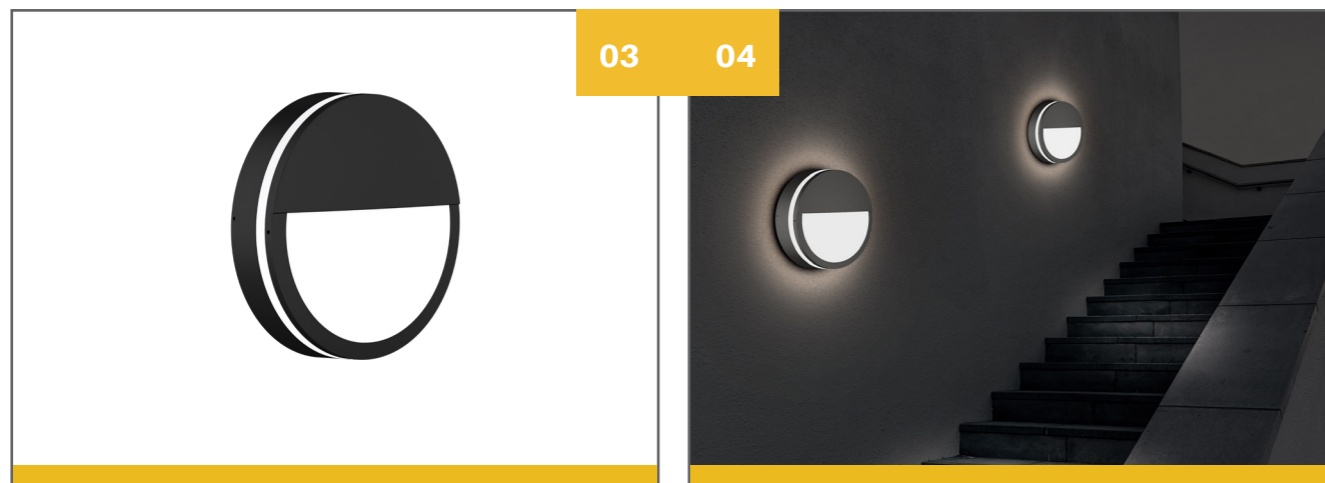

Subra 65 C Bulkhead (Halo)

Subra 65 C is a premium decorative surface mounted ceiling / wall light. It has two interchangeable frames, halo and halo eyelid, enabling architectural variation. The Subra 65 C has a high lumen 2835 light source and PC diffuser, with high light transmission and uniform light distribution. The Subra 65 C is multi functional with adjustable sensor, interchangeable CCT and emergency options.

Wall / ceiling mounted
Aluminium body
94-V0 PC cover
Integrated emergency optional
Efficiency > 100lm/W
Beam angle: 120°

CCT: 3000k / 4000k / 5000k, 5700K
CCT: adjustable optional
IK08 protection
IP65 waterproof level
Body colour: black / white
Life hours >50,000hrs
Triac dimmable

CODE	POWER (W)	LUMEN (LM)	DIMENSIONS (MM)
BH12**/65C/R*	12	920 ~ 1,000	Ø251*75
BH18**/65C/R*	18	1,340 ~ 1,500	Ø251*75
BHE12**/66C/R*	12	550 ~ 700	Ø251*75
BHE18**/66C/R*	18	800 ~ 950	Ø251*75

Subra 91 Bulkhead (Round)

The Subra 91 is a multi-function LED bulkhead that can be supplied in circular, semicircle, square or oval shapes. The Subra 91 is manufactured with thermal plastic and a fire rated PC cover.

Wall / ceiling mounted
Thermal plastic body
94-V0 PC cover
Efficiency up to 100lm/W
Beam angle: 110°
Multi function: power adjustable (optional)
Emergency / sensor adjustable (optional)

CCT: 3000K / 4000K / 5000K / 5700K
CCT: adjustable optional
IK10 protection
IP65 waterproof level
Body colour: black RAL 9005 / white RAL9016
Life hours >50,000hrs
Triac / DALI / 0-10V dimmable