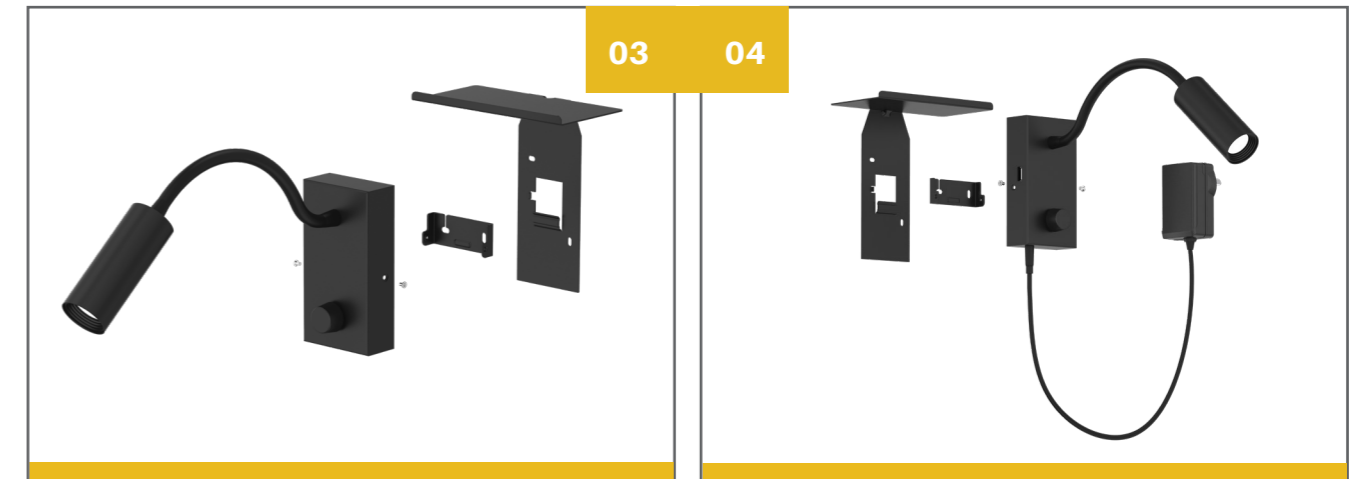

Bedside lamp with compact design and switch knob dimming
Type A with gyro structure design (Shortneck)
Type B with an elbow pipe design (Gooseneck)
Both versions have an external 12V 1.5A adapter with USB charging function
Mounting
Option 1: Lock the lamp from ends with screws into the bracket
Option 2: Install the bracket(with mobile phone shelf) into the wall, the lamp can be directly inserted into the bracket

CODE	POWER (W)	LUMEN (LM)	DIMENSIONS (MM)	BEAM ANGLE
WL160D/05**69A	5	350 ~ 420	161*150*81	36°
WL160D/05**69B	5	350 ~ 420	161*150*81	36°