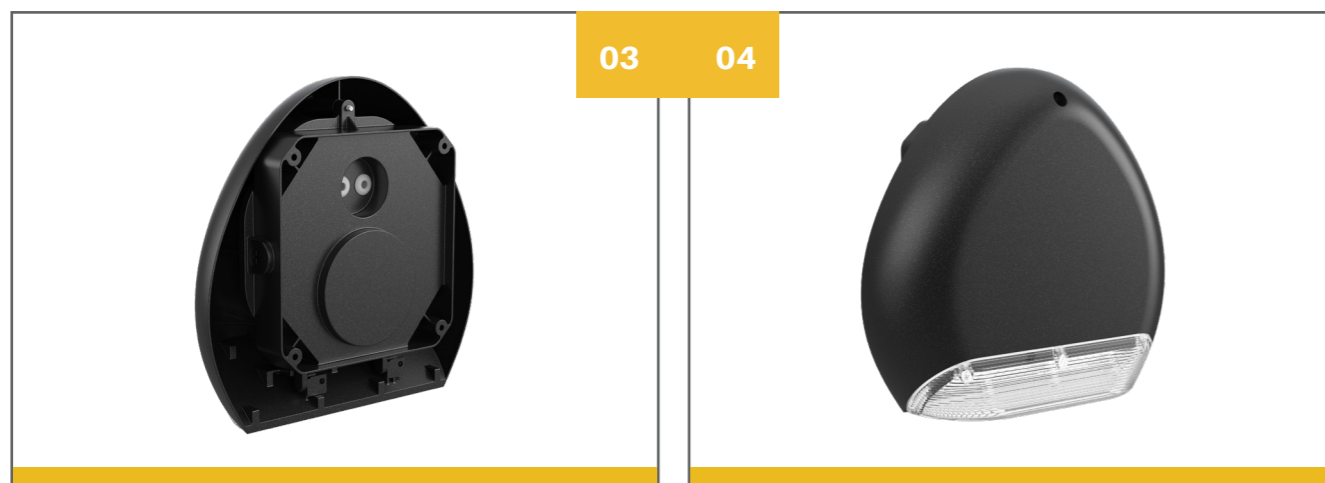

Wall mounting, easy installation with removable back plate
IP66, IK10, 10KV
TYPE IV beam angle provides high level of visibility
15W, 25W, 35W, 45W, 55W are available
Efficiency up to 140lm/W
Photocell is optional

CCT: 4000K (3000k/5000K optional)
IK10 protection
IP66 waterproof level
Body colour textured black RAL 9005
Life hours
54000hrs-L90
82000hrs-L80
131000hrs-L70

CODE	POWER (W)	LUMEN (LM)	DIMENSIONS (MM)
WP2N/015**006	15	1,950	293*97*289
WP2N/025**006	25	3,250	293*97*289
WP2N/035**006	35	4,550	293*97*289
WP2N/045**006	45	5,850	293*97*289
WP2N/050**006	55	7,150	293*97*289