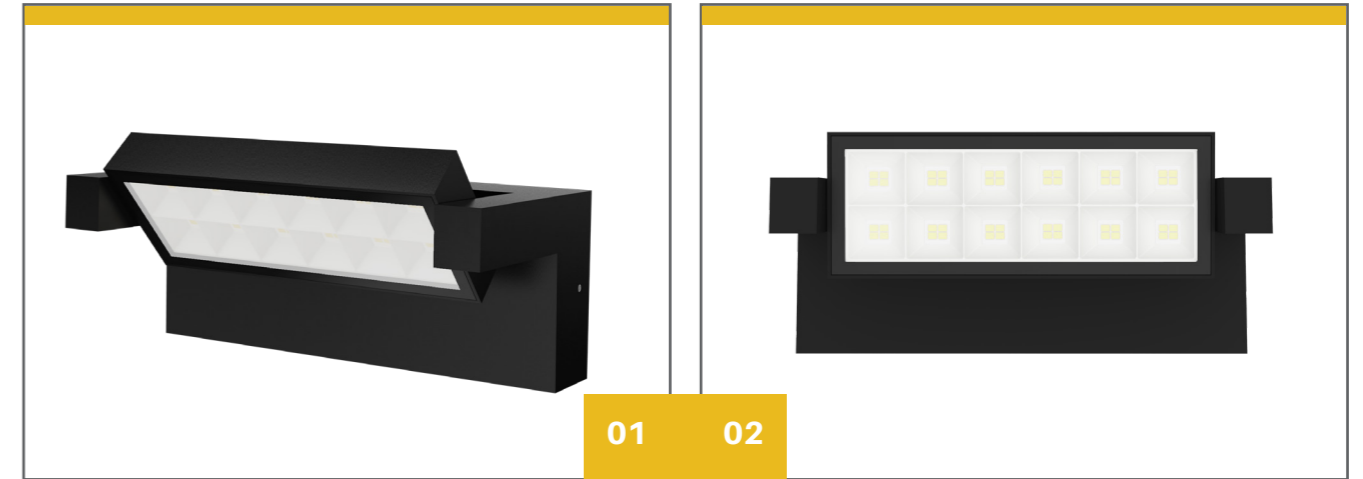

Ara 57 Wall Light

The Ara 57 wall light uses high lumen 2835 SMD light source with a high Colour Rendering Index. ADC12 aluminium housing provides excellent thermal management. It has a multi-louver reflector design with clear tempered glass as well as a frosted tempered glass option.