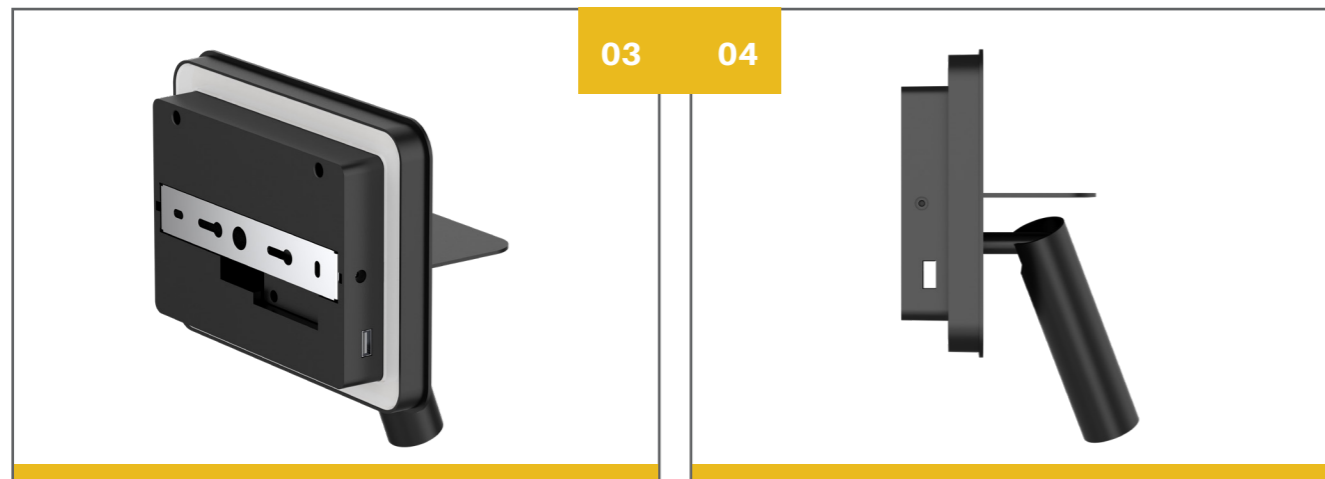

Wall mounted LED bedroom reading light with spotlight and backlight bring high quality environment light
Soft indirect back light can be regarded as night light when the spotlight is turned off
Anti- glare spotlight
Basic switch on/off version and functional touch dimming & USB chargers version are optional
A mini metal shelf added on the front to support an charging phone
Flicker free driver
Aluminium metal front plate & spotlight head with PC back frame

CODE	POWER (W)	LUMEN (LM)	DIMENSIONS (MM)	BEAM ANGLE
WL200N/05**068	4.5	375	200*202*95	30°
WL200N/05**068T	4.5 focus light +4.5 Ambient	375	200*202*95	30°