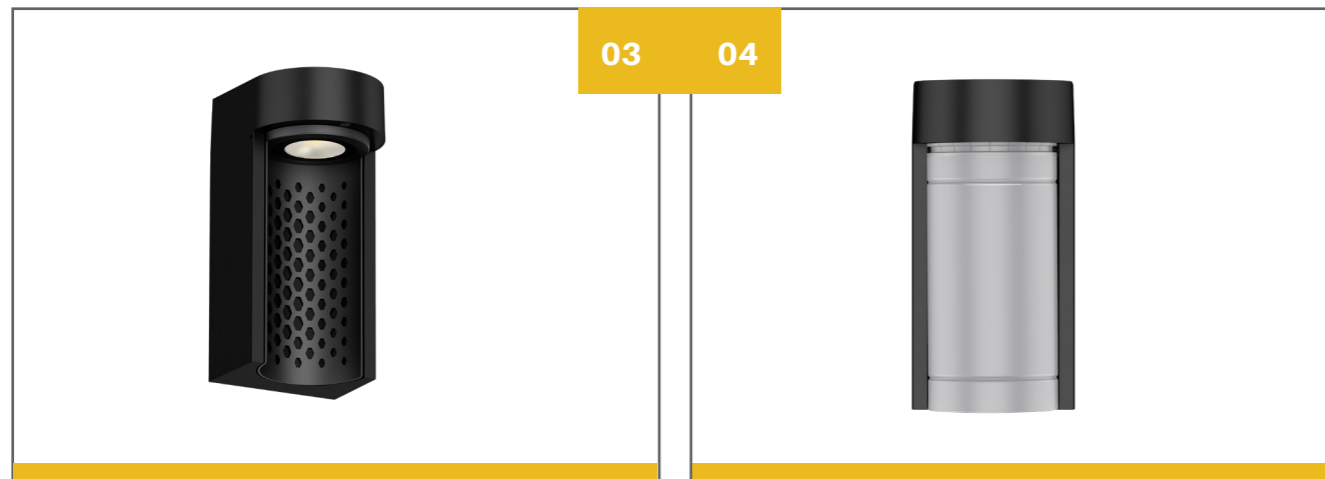

Ara 52 Wall Light

This wall light has two lampshade options (PC shade and metal grille shade) with flexible assembly. The lamp shade can be installed up & down / front & back providing flexibility in architectural design.

Two lampshade options: PC shade and metal grille shade
Flexible lampshade assembly
Interchangeable CCT (2700K+4000K+6500K) with slide switch
Fixture colour: Black
Grill shade colour: Brass 7555 U
Internal flicker free driver
Life hours >50,000hrs L70

CODE	POWER (W)	LUMEN (LM)	DIMENSIONS (MM)	BEAM ANGLE
WL229N/10**052	10	550	229 * 113 * 120	30°

Ara 57 Wall Light

The Ara 57 wall light uses high lumen 2835 SMD light source with a high Colour Rendering Index. ADC12 aluminium housing provides excellent thermal management. It has a multi-louver reflector design with clear tempered glass as well as a frosted tempered glass option.

Adjustable head 240° (30° clockwise, 210° counterclockwise)
High lumen efficiency, 100-110lm/W
IP65 IK06 high protection level
Beam angle 90°
Finished colour: Black
Life hours >50,000hrs L70
Type A: frosted tempered glass
Type B: clear tempered glass

CODE	POWER (W)	LUMEN (LM)	DIMENSIONS (MM)	BEAM ANGLE
WL200N/10**057A	10	1,200	203*108*80	90°
WL200N/10**057B	10	1,200	203*108*80	90°
WL200N/18**057A	18	1,200	203*108*80	90°
WL200N/18**057B	18	1,200	203*108*80	90°