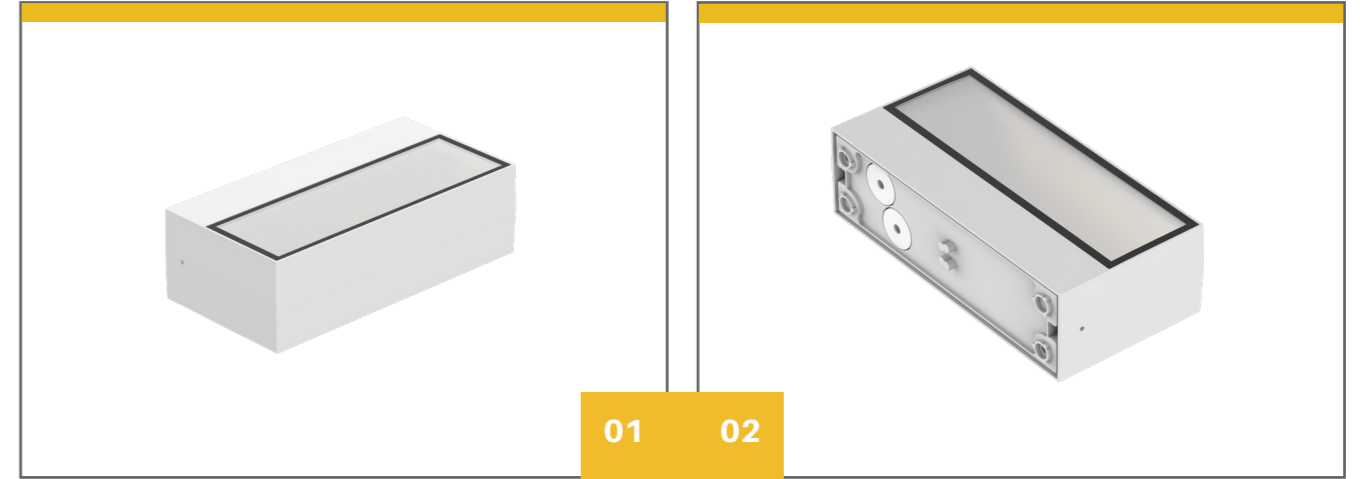

Ara 88 Wall Light

The Ara 88 wall lamp is designed as an up & down lighting fixture. The lamp body is made of die cast aluminium, which has good heat dissipation. The lamp surface is sprayed with outdoor sand grain powder, which is corrosion resistant.

Up & down lighting design
IP65 waterproof
Special reflector provides a great wall washer effect
Interchangeable CCT(3000K+4000K+5700K)with slide switch
Loop in / loop out wire entry design
Internal flicker free driver
Life hours >50,000hrs L70

CODE	POWER (W)	LUMEN (LM)	DIMENSIONS (MM)	BEAM ANGLE
WL200N/10**088	10	600 ~750	200*100*60	60°*115°*40°
WL300N/15**088	15	850 ~1,100	300*100*60	60°*115°*40°