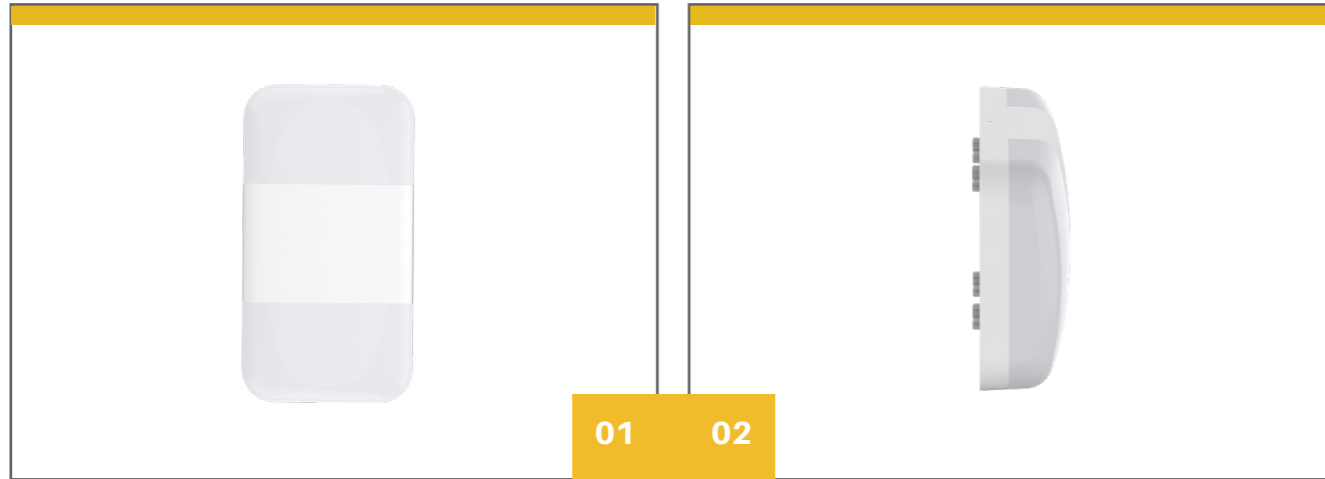

Ara 76 Wall Light

The Ara 76 is a compact wall light with waterproof design. It uses a SMD light source in both ends with a PC diffuser, which offers a uniform light output. The Ara 76 is manufactured with ADC 12 aluminium for thermal management.

Single head/double head options
One hole input, two holes loop in/out available
Interchangeable CCT(3000K+4000K+5700K) with slide switch
IP65 waterproof and IK08 protection level
Internal flicker free driver
Life hours >50,000hrs L70

CODE	POWER (W)	LUMEN (LM)	DIMENSIONS (MM)	BEAM ANGLE
WL177N/07**076	7	610 ~ 750	177*130*54	80°
WL240N/14**076	14	1250 ~ 1420	240*130*54	80°