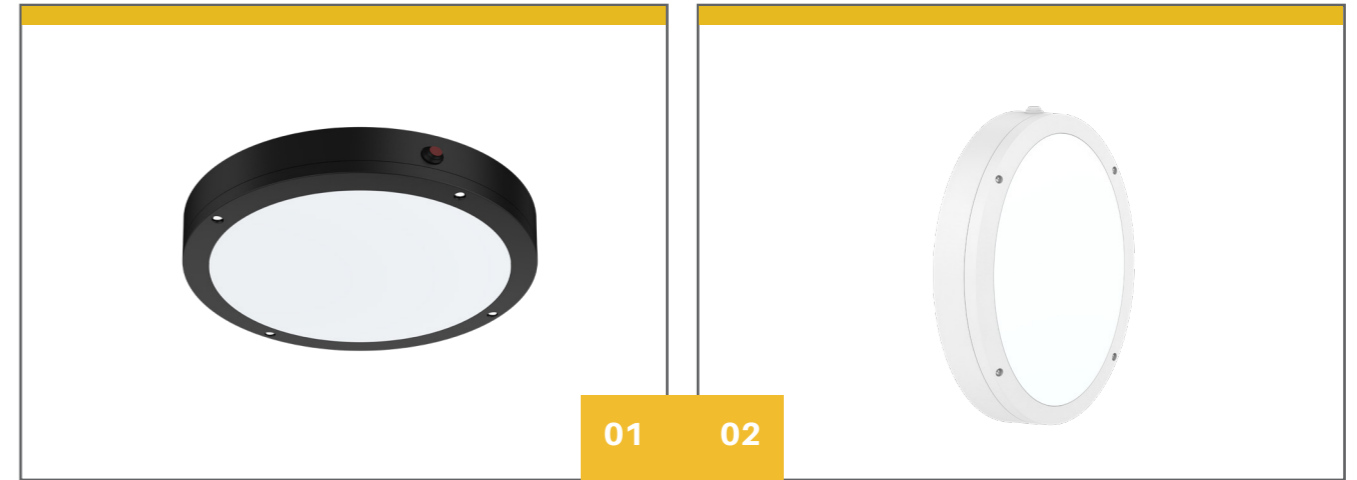

Subra 91 Bulkhead (Round)

The Subra 91 is a multi-function LED bulkhead that can be supplied in circular, semicircle, square or oval shapes. The Subra 91 is manufactured with thermal plastic and a fire rated PC cover.

Wall / ceiling mounted
Thermal plastic body
94-V0 PC cover
Efficiency up to 100lm/W
Beam angle: 110°
Multi function: power adjustable (optional)
Emergency / sensor adjustable (optional)

CCT: 3000K / 4000K / 5000K / 5700K
CCT: adjustable optional
IK10 protection
IP65 waterproof level
Body colour: black RAL 9005 / white RAL9016
Life hours >50,000hrs
Triac / DALI / 0-10V dimmable

CODE	POWER (W)	LUMEN (LM)	DIMENSIONS (MM)
BH12**/91/R*	12	1,000 ~ 1,200	Ø275*59
BHS12**/91/R*	12	1,000 ~ 1,200	Ø275*59
BH18**/91/R*	18	1,480 ~ 1,750	Ø275*59
BHS18**/91/R*	18	1,480 ~ 1,750	Ø275*59
BH25**/91/R*	25	2,140 ~ 2,420	Ø350*59
BHS25**/91/R*	25	2,140 ~ 2,420	Ø350*59
BH30**/91/R*	30	2,520 ~ 2,800	Ø350*59
BHS30**/91/R*	30	2,520 ~ 2,800	Ø350*59