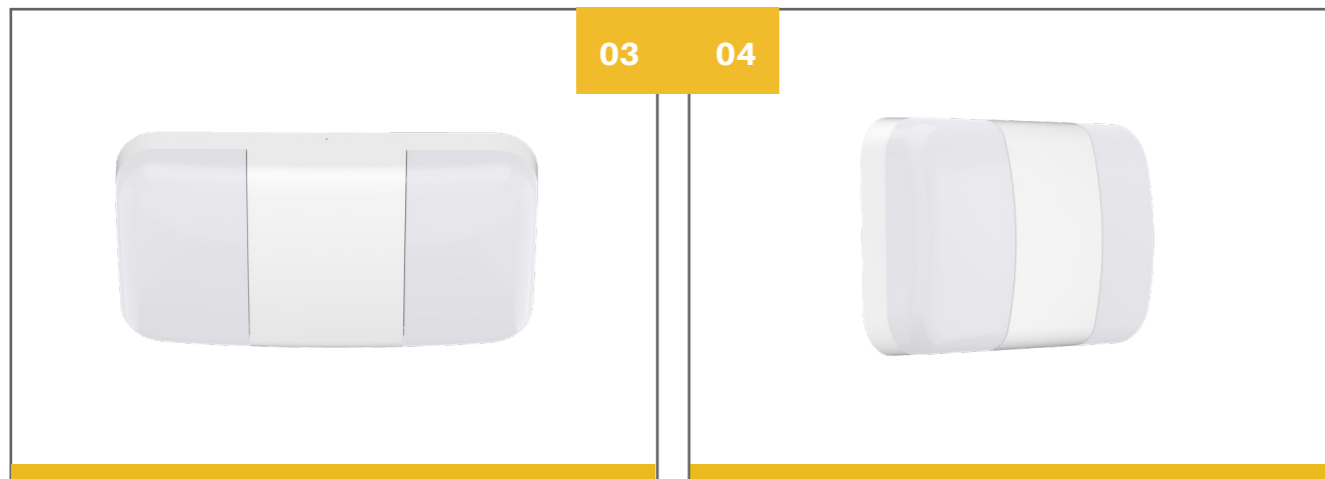

Ara 76 Wall Light

The Ara 76 is a compact wall light with waterproof design. It uses a SMD light source in both ends with a PC diffuser, which offers a uniform light output. The Ara 76 is manufactured with ADC 12 aluminium for thermal management.

Single head/double head options
One hole input, two holes loop in/out available
Interchangeable CCT(3000K+4000K+5700K) with slide switch
IP65 waterproof and IK08 protection level
Internal flicker free driver
Life hours >50,000hrs L70

CODE	POWER (W)	LUMEN (LM)	DIMENSIONS (MM)	BEAM ANGLE
WL177N/07**076	7	610 ~ 750	177*130*54	80°
WL240N/14**076	14	1250 ~ 1420	240*130*54	80°

Ara 80 Wall Light

The Ara 80 wall light is a frameless wall lamp with a large light-emitting surface. The frameless lampshade design creates a more stereoscopic lighting environment. Manufactured with SMD light source, PC diffuser and ADC 12 aluminium lamp housing.

Framless design with larger lighting surface
ADC 12 aluminium lamp body provides great heat dissipation
IP65 IK08 high protection level
Interchangeable CCT(3000+4000+5700K) with slide switch
PIR sensor available
Non-dim and Triac dimming option
Life hours >50,000hrs L70

CODE	POWER (W)	LUMEN (LM)	DIMENSIONS (MM)	BEAM ANGLE
WL251N/12**080	12	1,200 ~ 1400	251*167*80	120°
WL251N/18**080	18	1450 ~ 1,900	251*167*80	120°